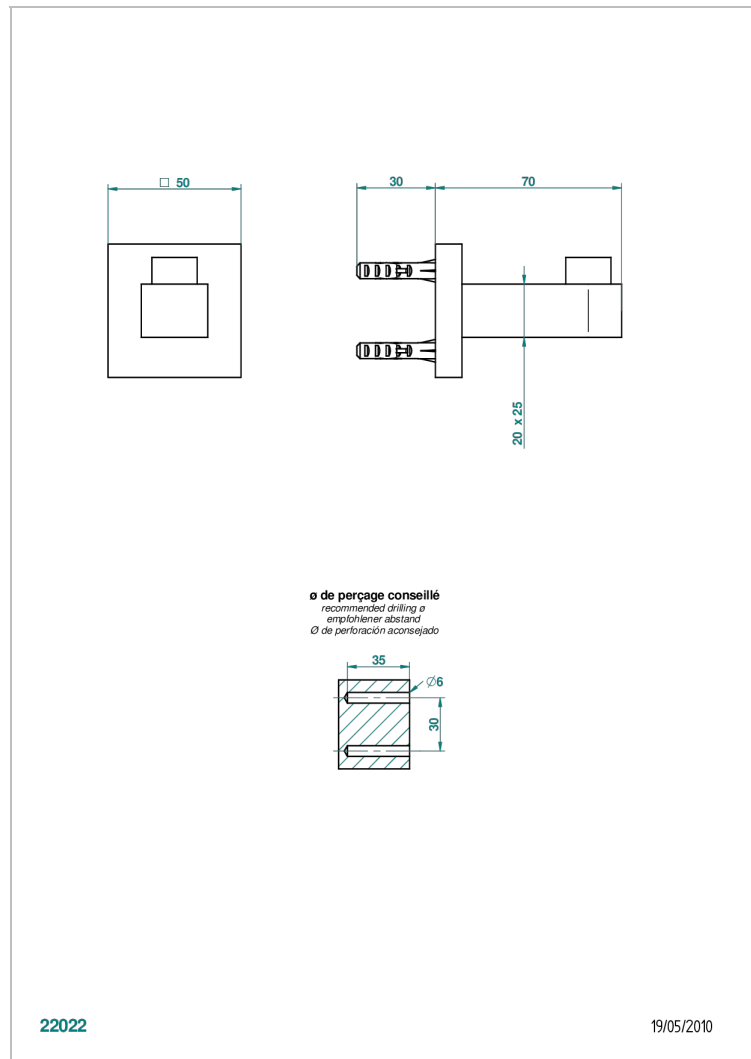

PROFIL METAL WITH LEVER HANDLES

A6B-517

Robe hook

22022

19/05/2010

CHARACTERISTIC

- Profil Metal with lever handles
- Robe hook

AVAILABLE FINITIONS