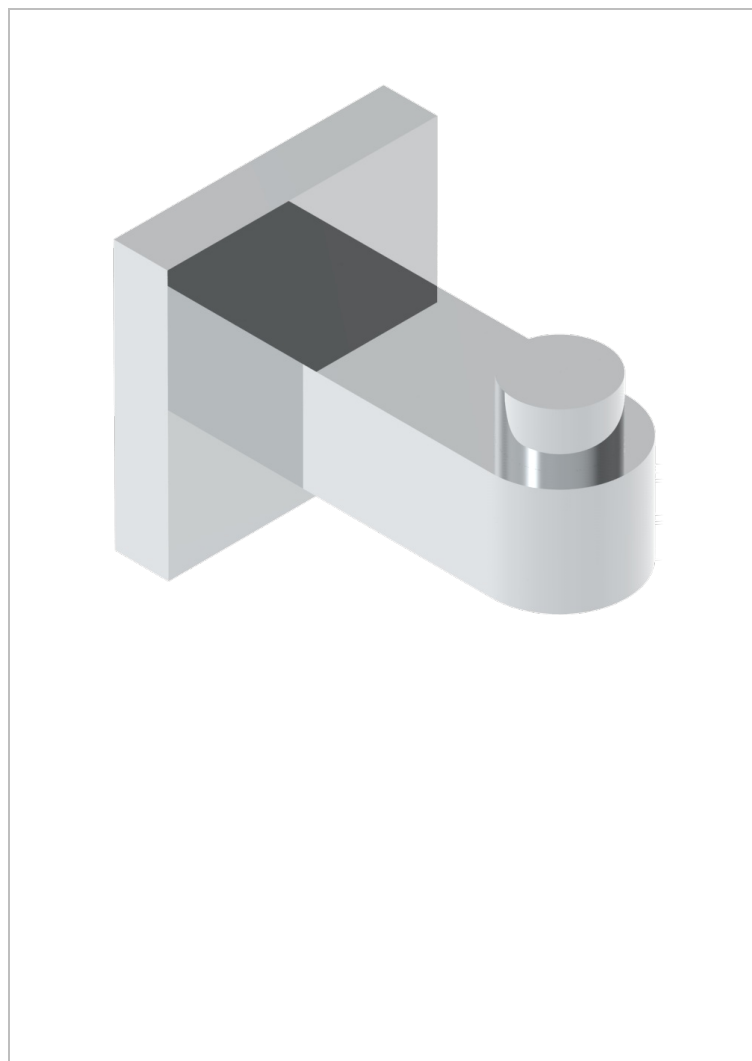

PROFIL METAL WITH LEVER HANDLES

A6B-517

Robe hook

22022

19/05/2010

CHARACTERISTIC

- Profil Metal with lever handles
- Robe hook

AVAILABLE FINITIONS

Black ceram - D30
Blush PVD - H62
Brass color PVD - H49
Brown bronze color PVD - F33
Chrome polished - A02
Chrome polished / gold polished - G02

Copper antique matt, coated - H07
Gold color PVD - H52
Gold mat - F07
Gold polished - F01
Graphite PVD - H64
Light coated bronze - D01