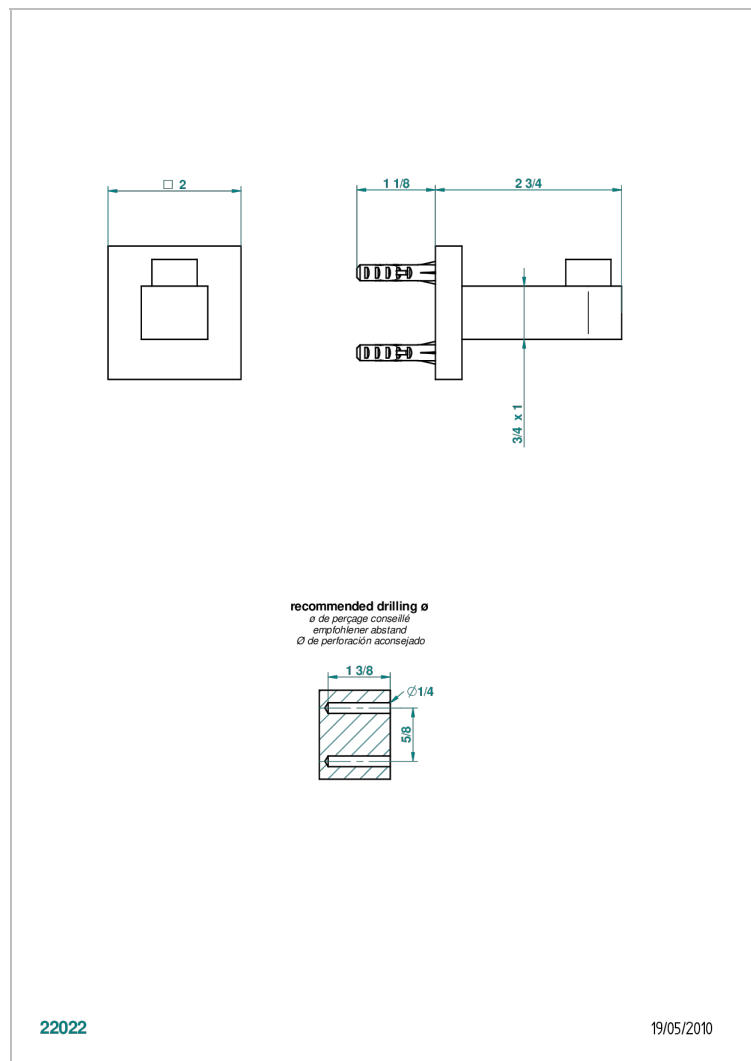

PROFIL METAL WITH LEVER HANDLES

A6B-517

Robe hook

22022

19/05/2010

CHARACTERISTIC

- Profil Metal with lever handles
- Robe hook

AVAILABLE FINITIONS