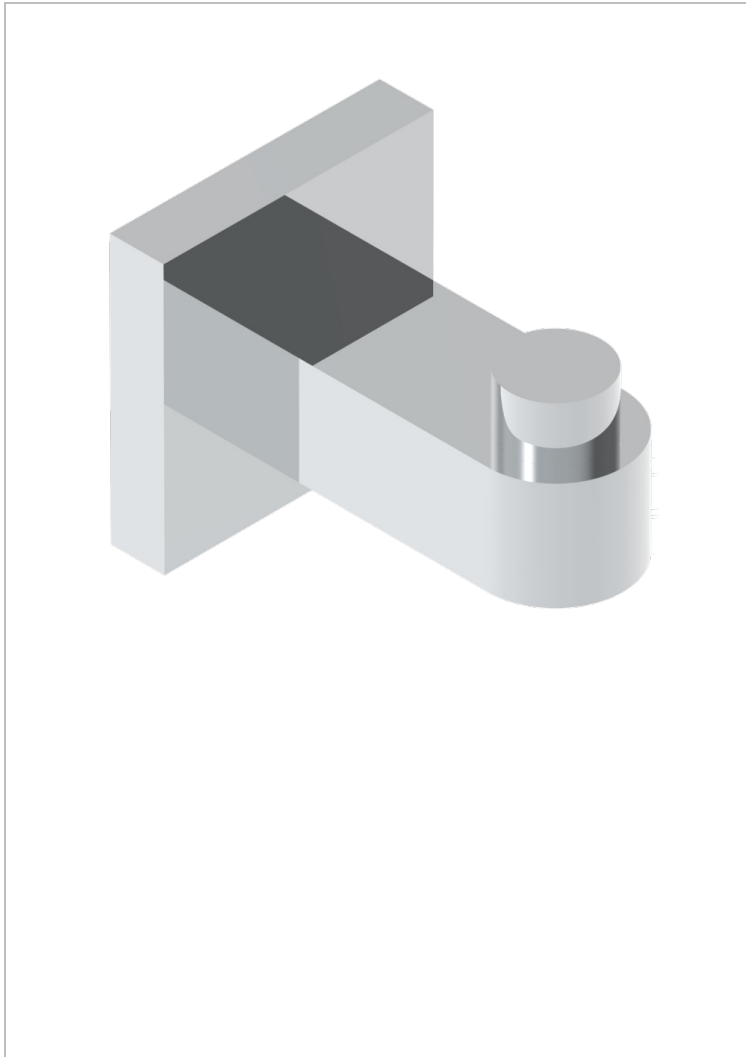

# PROFIL METAL WITH LEVER

A6B-517

Single robe hook

## CHARACTERISTIC

- Profil Metal with lever
- Single robe hook

## AVAILABLE FINITIONS

Antique nickel - H28  
Black ceram - D30  
Blush PVD - H62  
Brass color PVD - H49  
Brown bronze color PVD - F33  
Gold color PVD - H52

Graphite PVD - H64  
Lacquered light bronze - D01  
Matt Umber PVD - H67  
Matt blush PVD - H60  
Matt brass color PVD - H50  
Matt brown bronze color PVD - F34