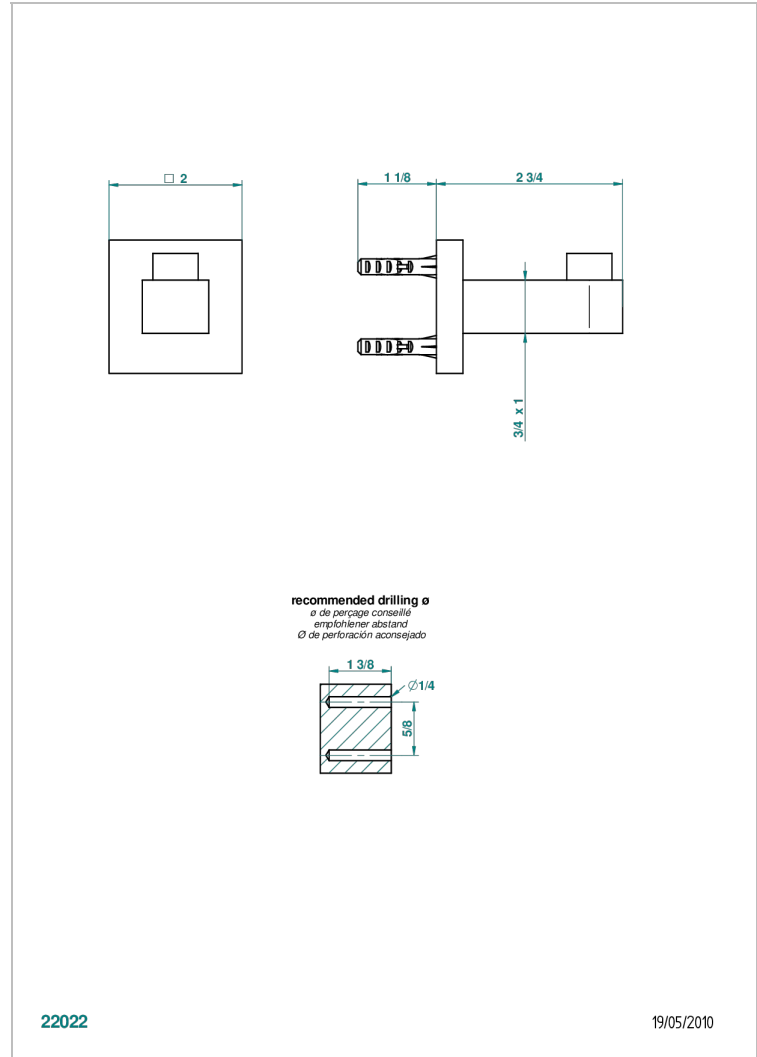

# PROFIL METAL WITH LEVER

A6B-517

Single robe hook

## CHARACTERISTIC

- Profil Metal with lever
- Single robe hook