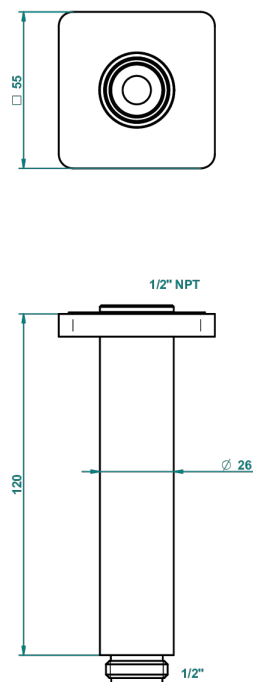

PROFIL BLACK ONYX WITH LEVER HANDLES

A6P-82V/US

THG[®]
PARIS

Vertical shower arm ceiling mounted 1/2" connection

22020

04/12/2015

CHARACTERISTIC

- Profil Black Onyx with lever handles
- Vertical shower arm ceiling mounted 1/2" connection

AVAILABLE FINITIONS

Black ceram - D30
Blush PVD - H62
Brass color PVD - H49
Brown bronze color PVD - F33
Chrome polished - A02
Chrome polished / gold polished - G02

Copper antique matt, coated - H07
Gold color PVD - H52
Gold mat - F07
Gold polished - F01
Graphite PVD - H64
Light coated bronze - D01