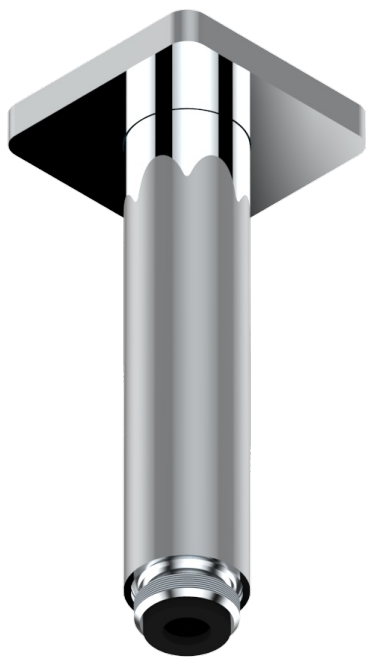

PROFIL BLACK ONYX WITH LEVER HANDLES

A6P-82V/US

THG[®]
PARIS

Vertical shower arm ceiling mounted 1/2" connection

22020

04/12/2015

CHARACTERISTIC

- Profil Black Onyx with lever handles
- Vertical shower arm ceiling mounted 1/2" connection

AVAILABLE FINITIONS

Black ceram - D30
Blush PVD - H62
Brass color PVD - H49
Brown bronze color PVD - F33
Chrome polished - A02
Chrome polished / gold polished - G02

Copper antique matt, coated - H07
Gold color PVD - H52
Gold mat - F07
Gold polished - F01
Graphite PVD - H64
Light coated bronze - D01