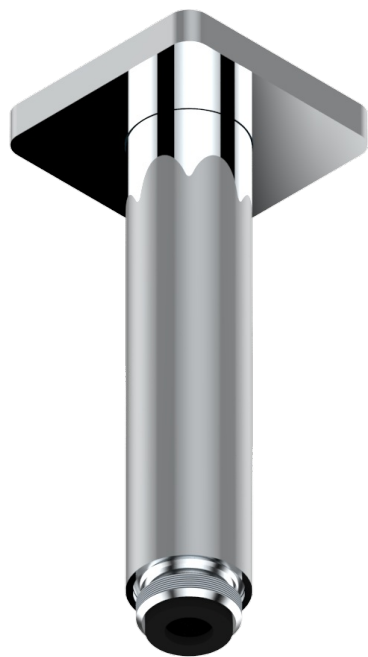

PROFIL BLACK ONYX WITH LEVER HANDLES

A6P-82V/US

Vertical shower arm ceiling mounted 1/2" connection

22020

04/12/2015

CHARACTERISTIC

- Profil Black Onyx with lever handles
- Vertical shower arm ceiling mounted 1/2" connection

AVAILABLE FINITIONS

Black ceram - D30

Blush PVD - H62

Brass color PVD - H49

Brown bronze color PVD - F33

Chrome polished - A02

Chrome polished / gold polished - G02

Copper antique matt, coated - H07

Nickel color PVD - H55

Nickel polished - B01

Soft gold - F30

Soft matt gold - F31

Umber PVD - H66