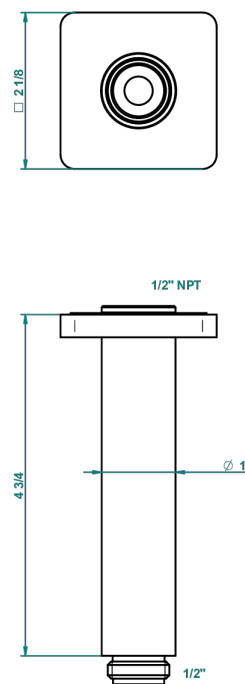

PROFIL BLACK ONYX WITH LEVER HANDLES

A6P-82V/US

Vertical shower arm ceiling mounted 1/2" connection

22020

04/12/2015

CHARACTERISTIC

- Profil Black Onyx with lever handles
- Vertical shower arm ceiling mounted 1/2" connection