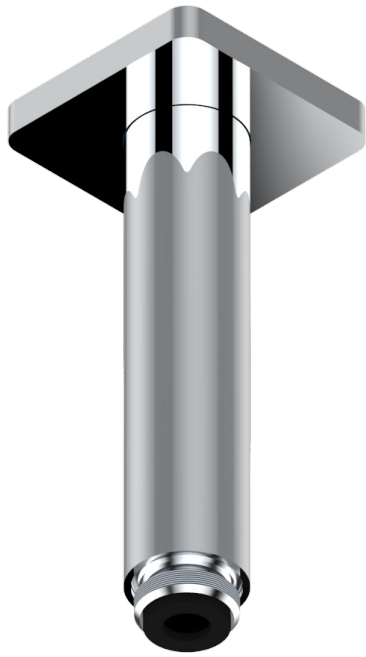

# PROFIL BLACK ONYX

A6N-82V/US

Vertical shower arm ceiling mounted 1/2" connection

22020

04/12/2015

## CHARACTERISTIC

- Profil Black Onyx
- Vertical shower arm ceiling mounted 1/2" connection

## AVAILABLE FINITIONS

Black ceram - D30  
Blush PVD - H62  
Brass color PVD - H49  
Brown bronze color PVD - F33  
Chrome polished - A02  
Chrome polished / gold polished - G02

Copper antique matt, coated - H07  
Gold color PVD - H52  
Gold mat - F07  
Gold polished - F01  
Graphite PVD - H64  
Light coated bronze - D01