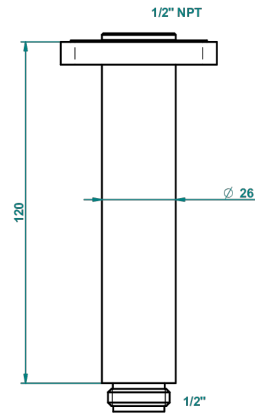

# PROFIL BLACK ONYX

A6N-82V/US

Vertical shower arm ceiling mounted 1/2" connection

22020

04/12/2015

## CHARACTERISTIC

- Profil Black Onyx
- Vertical shower arm ceiling mounted 1/2" connection