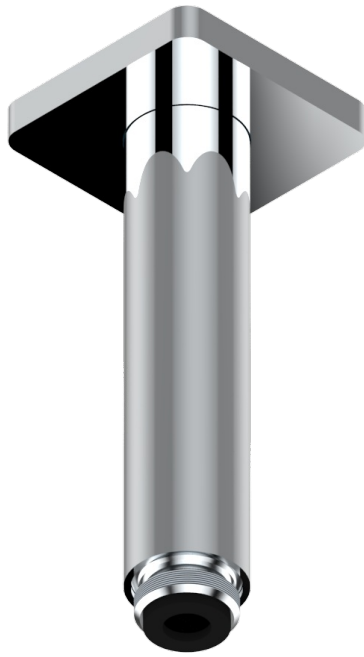

# PROFIL BLACK ONYX

A6N-82V/US

Vertical shower arm ceiling mounted 1/2" connection

THG<sup>®</sup>  
PARIS

22020

04/12/2015

## CHARACTERISTIC

- Profil Black Onyx
- Vertical shower arm ceiling mounted 1/2" connection

## AVAILABLE FINITIONS

Black ceram - D30  
Blush PVD - H62  
Brass color PVD - H49  
Brown bronze color PVD - F33  
Chrome polished - A02  
Chrome polished / gold polished - G02

Copper antique matt, coated - H07  
Gold color PVD - H52  
Gold mat - F07  
Gold polished - F01  
Graphite PVD - H64  
Light coated bronze - D01