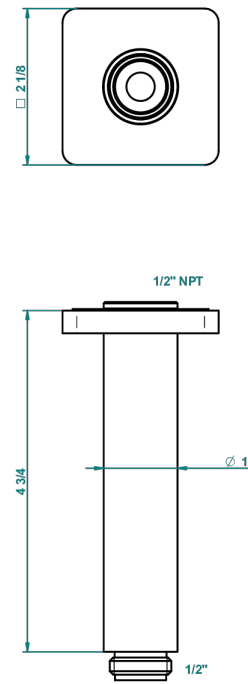

# PROFIL BLACK ONYX

A6N-82V/US

Vertical shower arm ceiling mounted 1/2" connection

THG<sup>®</sup>  
PARIS

22020

04/12/2015

## CHARACTERISTIC

- Profil Black Onyx
- Vertical shower arm ceiling mounted 1/2" connection