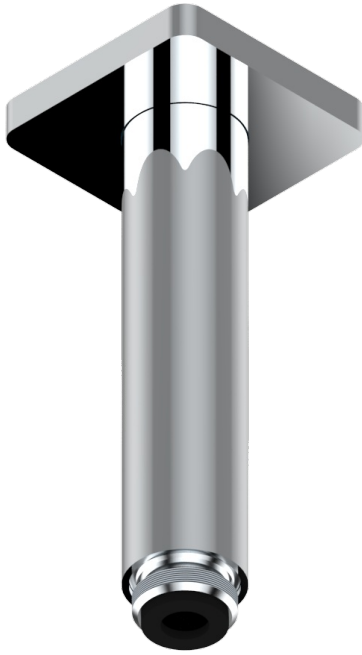

PROFIL LALIQUE CLEAR CRYSTAL WITH LEVER HANDLES

A6H-82V/US

Vertical shower arm ceiling mounted 1/2" connection

22020

04/12/2015

CHARACTERISTIC

- Profil Lalique Clear crystal with lever handles
- Vertical shower arm ceiling mounted 1/2" connection

AVAILABLE FINITIONS

Black ceram - D30
Blush PVD - H62
Brass color PVD - H49
Brown bronze color PVD - F33
Chrome polished - A02
Chrome polished / gold polished - G02

Copper antique matt, coated - H07
Gold color PVD - H52
Gold mat - F07
Gold polished - F01
Graphite PVD - H64
Light coated bronze - D01