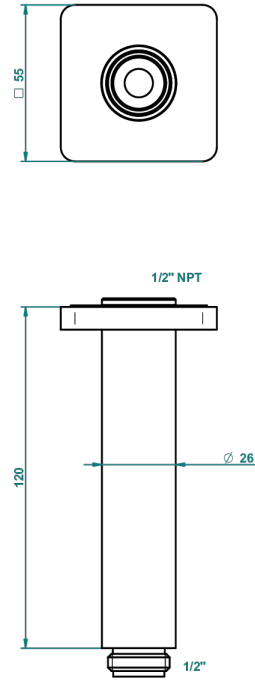

PROFIL LALIQUE CLEAR CRYSTAL WITH LEVER HANDLES

A6H-82V/US

Vertical shower arm ceiling mounted 1/2" connection

22020

04/12/2015

CHARACTERISTIC

- Profil Lalique Clear crystal with lever handles
- Vertical shower arm ceiling mounted 1/2" connection

AVAILABLE FINITIONS

Black ceram - D30
Blush PVD - H62
Brass color PVD - H49
Brown bronze color PVD - F33
Chrome polished - A02
Chrome polished / gold polished - G02

Copper antique matt, coated - H07
Gold color PVD - H52
Gold mat - F07
Gold polished - F01
Graphite PVD - H64
Light coated bronze - D01