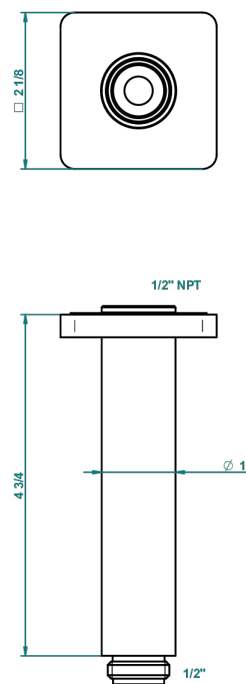

PROFIL LALIQUE CLEAR CRYSTAL WITH LEVER HANDLES

A6H-82V/US

Vertical shower arm ceiling mounted 1/2" connection

22020

04/12/2015

CHARACTERISTIC

- Profil Lalique Clear crystal with lever handles
- Vertical shower arm ceiling mounted 1/2" connection

AVAILABLE FINITIONS

Black ceram - D30
Blush PVD - H62
Brass color PVD - H49
Brown bronze color PVD - F33
Chrome polished - A02
Chrome polished / gold polished - G02

Copper antique matt, coated - H07
Gold color PVD - H52
Gold mat - F07
Gold polished - F01
Graphite PVD - H64
Light coated bronze - D01