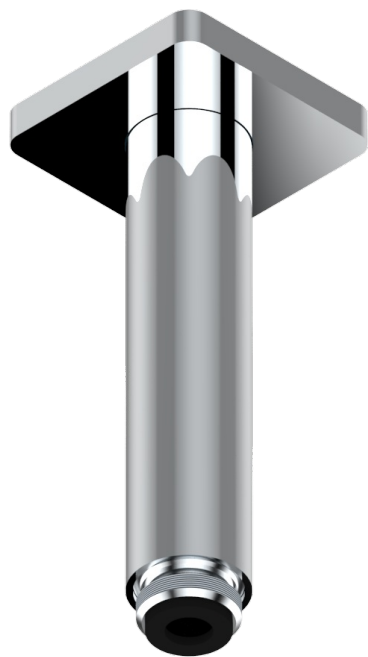

PROFIL LALIQUE CLEAR CRYSTAL WITH LEVER HANDLES

A6H-82V/US

Vertical shower arm ceiling mounted 1/2" connection

22020

04/12/2015

CHARACTERISTIC

- Profil Lalique Clear crystal with lever handles
- Vertical shower arm ceiling mounted 1/2" connection

AVAILABLE FINITIONS

Black ceram - D30
Blush PVD - H62
Brass color PVD - H49
Brown bronze color PVD - F33
Chrome polished - A02
Chrome polished / gold polished - G02

Copper antique matt, coated - H07
Gold color PVD - H52
Gold mat - F07
Gold polished - F01
Graphite PVD - H64
Light coated bronze - D01