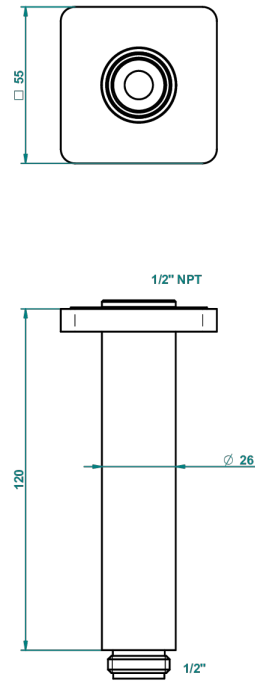

PROFIL METAL WITH LEVER HANDLES

A6B-82V/US

Vertical shower arm ceiling mounted 1/2" connection

22020

04/12/2015

CHARACTERISTIC

- Profil Metal with lever handles
- Vertical shower arm ceiling mounted 1/2" connection

AVAILABLE FINITIONS

Black ceram - D30
Blush PVD - H62
Brass color PVD - H49
Brown bronze color PVD - F33
Chrome polished - A02
Chrome polished / gold polished - G02

Copper antique matt, coated - H07
Gold color PVD - H52
Gold mat - F07
Gold polished - F01
Graphite PVD - H64
Light coated bronze - D01