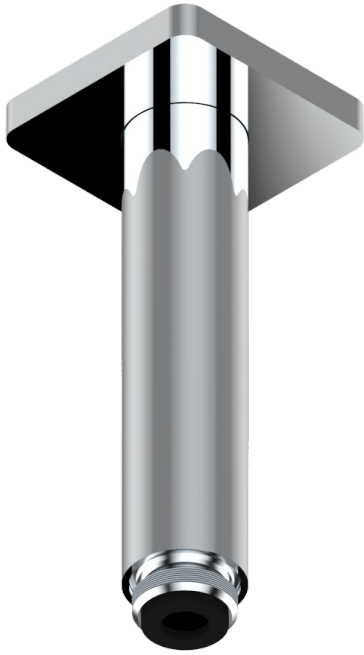

PROFIL METAL WITH LEVER HANDLES

A6B-82V/US

Vertical shower arm ceiling mounted 1/2" connection

22020

04/12/2015

CHARACTERISTIC

- Profil Metal with lever handles
- Vertical shower arm ceiling mounted 1/2" connection

AVAILABLE FINITIONS

Black ceram - D30
Blush PVD - H62
Brass color PVD - H49
Brown bronze color PVD - F33
Chrome polished - A02
Chrome polished / gold polished - G02

Copper antique matt, coated - H07
Gold color PVD - H52
Gold mat - F07
Gold polished - F01
Graphite PVD - H64
Light coated bronze - D01