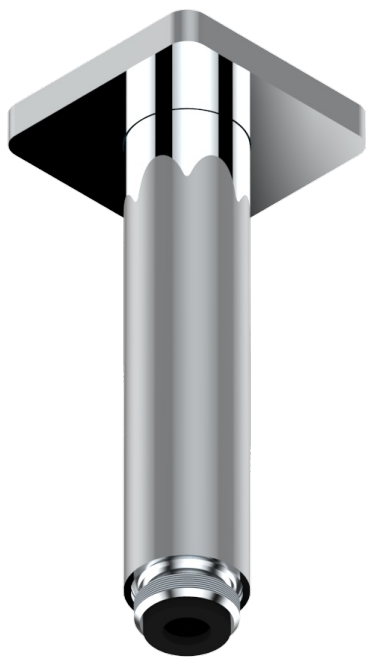

PROFIL METAL WITH LEVER HANDLES

A6B-82V/US

Vertical shower arm ceiling mounted 1/2" connection

THG[®]
PARIS

22020

04/12/2015

CHARACTERISTIC

- Profil Metal with lever handles
- Vertical shower arm ceiling mounted 1/2" connection

AVAILABLE FINITIONS

Black ceram - D30
Blush PVD - H62
Brass color PVD - H49
Brown bronze color PVD - F33
Chrome polished - A02
Chrome polished / gold polished - G02

Copper antique matt, coated - H07
Gold color PVD - H52
Gold mat - F07
Gold polished - F01
Graphite PVD - H64
Light coated bronze - D01