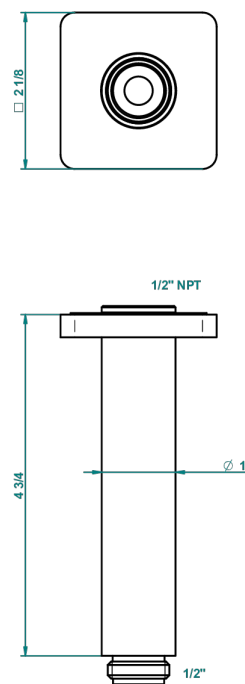

PROFIL METAL WITH LEVER HANDLES

A6B-82V/US

Vertical shower arm ceiling mounted 1/2" connection

THG[®]
PARIS

22020

04/12/2015

CHARACTERISTIC

- Profil Metal with lever handles
- Vertical shower arm ceiling mounted 1/2" connection

AVAILABLE FINITIONS

Black ceram - D30
Blush PVD - H62
Brass color PVD - H49
Brown bronze color PVD - F33
Chrome polished - A02
Chrome polished / gold polished - G02

Copper antique matt, coated - H07
Gold color PVD - H52
Gold mat - F07
Gold polished - F01
Graphite PVD - H64
Light coated bronze - D01