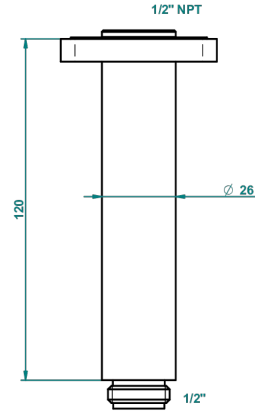

PROFIL METAL

A6A-82V/US

Vertical shower arm ceiling mounted 1/2" connection

22020

04/12/2015

CHARACTERISTIC

- Profil Metal
- Vertical shower arm ceiling mounted 1/2" connection

AVAILABLE FINITIONS