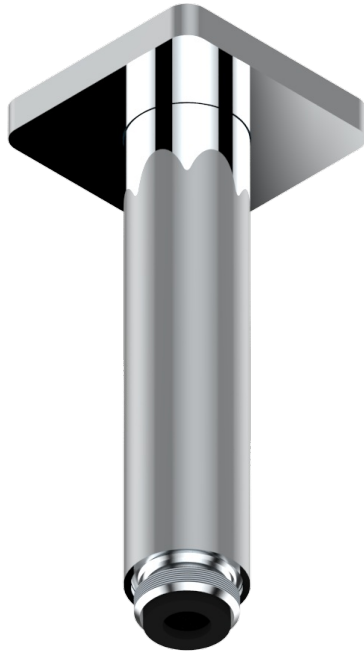

PROFIL METAL

A6A-82V/US

Vertical shower arm ceiling mounted 1/2" connection

22020

04/12/2015

CHARACTERISTIC

- Profil Metal
- Vertical shower arm ceiling mounted 1/2" connection

AVAILABLE FINITIONS

Black ceram - D30
Blush PVD - H62
Brass color PVD - H49
Brown bronze color PVD - F33
Chrome polished - A02
Chrome polished / gold polished - G02

Copper antique matt, coated - H07
Gold color PVD - H52
Gold mat - F07
Gold polished - F01
Graphite PVD - H64
Light coated bronze - D01