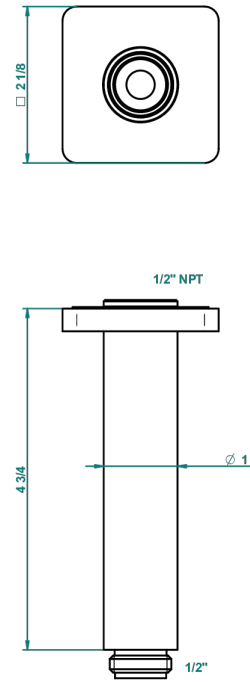

PROFIL METAL

A6A-82V/US

Vertical shower arm & flange ceiling mounted 1/2

THG[®]
PARIS

22020

04/12/2015

CARACTERÍSTICAS

- Profil métal
- Vertical shower arm & flange ceiling mounted 1/2