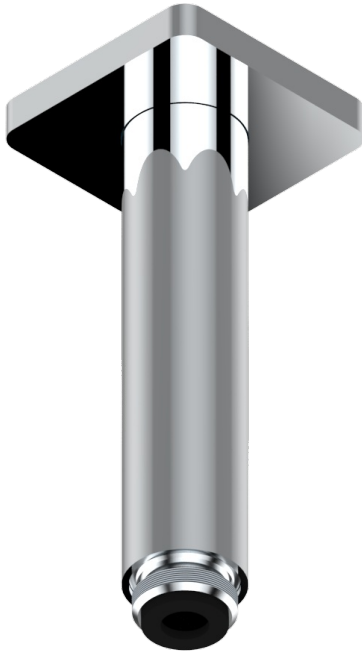

# PROFIL METAL

A6A-82V/US

Vertical shower arm ceiling mounted 1/2" connection

THG<sup>®</sup>  
PARIS

22020

04/12/2015

## CHARACTERISTIC

- Profil Metal
- Vertical shower arm ceiling mounted 1/2" connection

## AVAILABLE FINITIONS

Black ceram - D30  
Blush PVD - H62  
Brass color PVD - H49  
Brown bronze color PVD - F33  
Chrome polished - A02  
Chrome polished / gold polished - G02

Copper antique matt, coated - H07  
Gold color PVD - H52  
Gold mat - F07  
Gold polished - F01  
Graphite PVD - H64  
Light coated bronze - D01