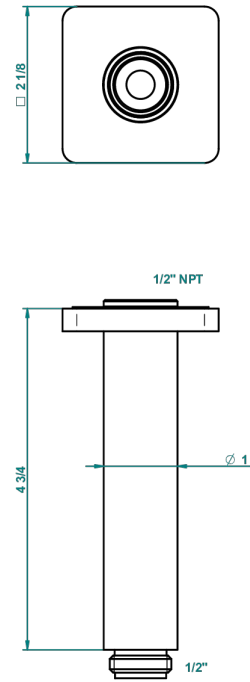

# PROFIL METAL

A6A-82V/US

Vertical shower arm ceiling mounted 1/2" connection

THG<sup>®</sup>  
PARIS

22020

04/12/2015

## CHARACTERISTIC

- Profil Metal
- Vertical shower arm ceiling mounted 1/2" connection