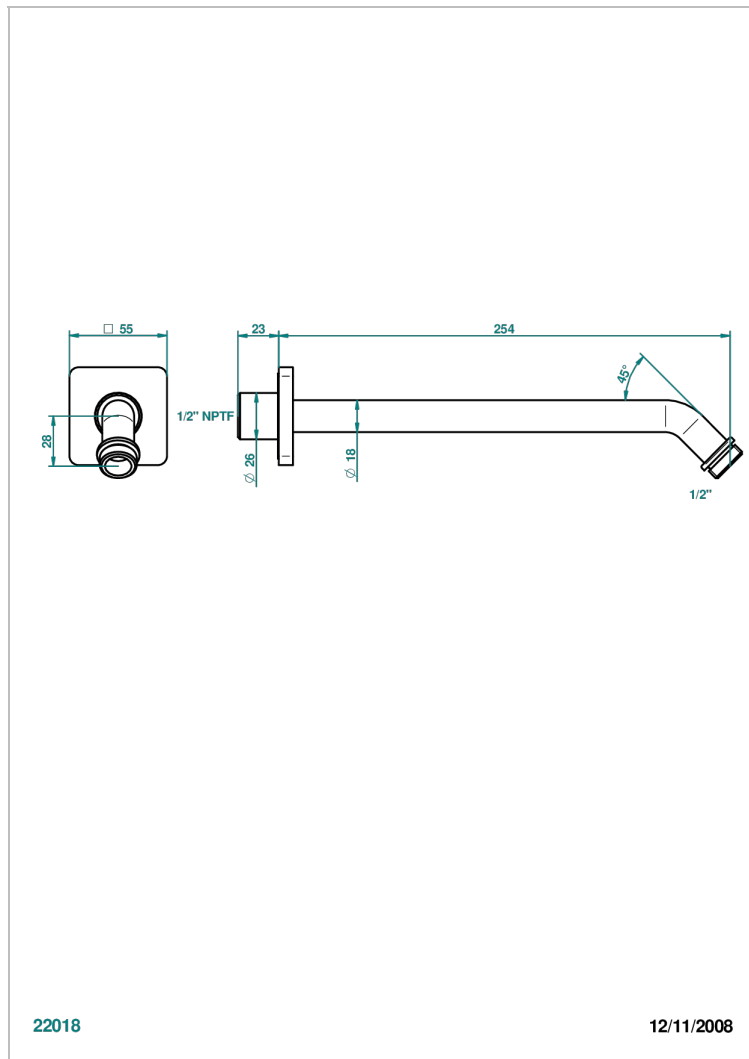

PROFIL BLACK ONYX WITH LEVER HANDLES

A6P-84/US

Horizontal shower arm, 45°, lg: 10"

22018

12/11/2008

CHARACTERISTIC

- Profil Black Onyx with lever handles
- Horizontal shower arm, 45°, lg: 10"

AVAILABLE FINITIONS