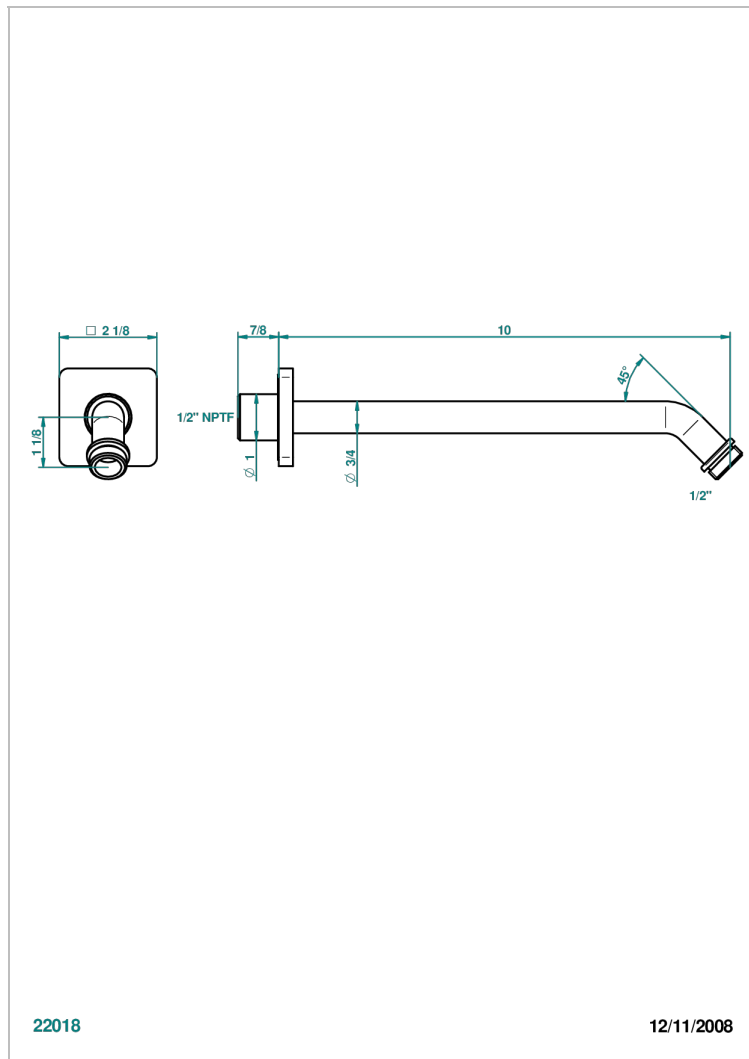

PROFIL BLACK ONYX WITH LEVER HANDLES

A6P-84/US

Horizontal shower arm, 45°, lg: 10"

22018

12/11/2008

CHARACTERISTIC

- Profil Black Onyx with lever handles
- Horizontal shower arm, 45°, lg: 10"

AVAILABLE FINITIONS