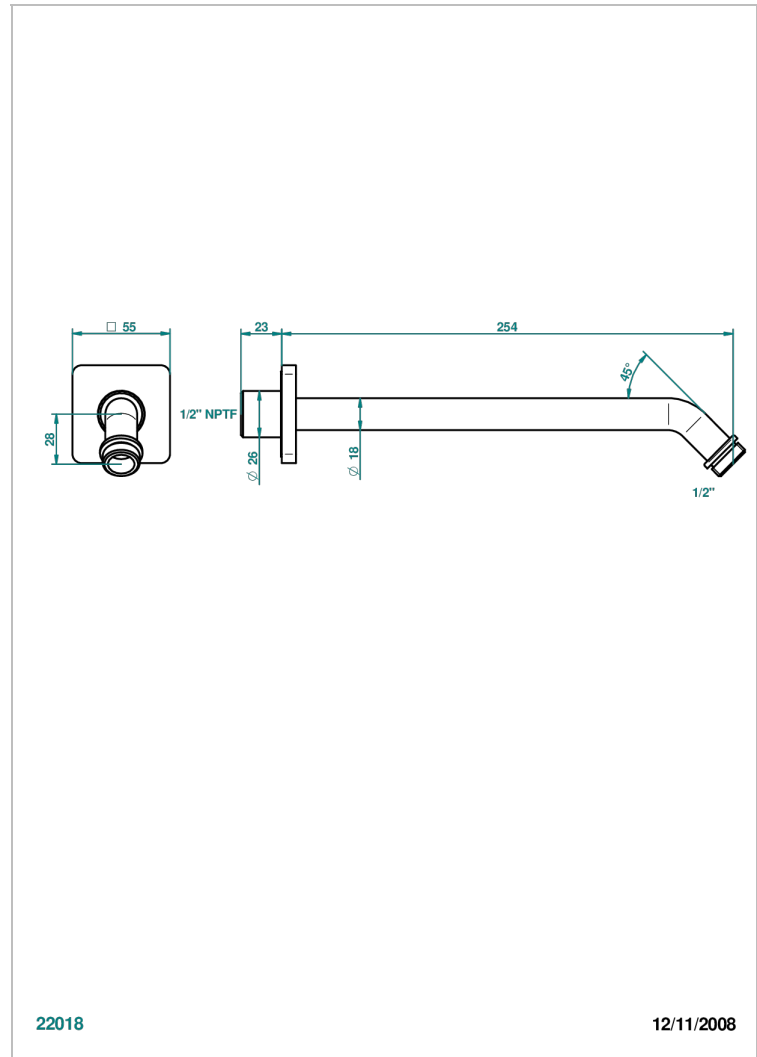

PROFIL BLACK ONYX

A6N-84/US

Horizontal shower arm, 45°, lg: 10"

THG[®]
PARIS

CHARACTERISTIC

- Profil Black Onyx
- Horizontal shower arm, 45°, lg: 10"

AVAILABLE FINITIONS

Black ceram - D30
Blush PVD - H62
Brass color PVD - H49
Brown bronze color PVD - F33
Chrome polished - A02
Chrome polished / gold polished - G02