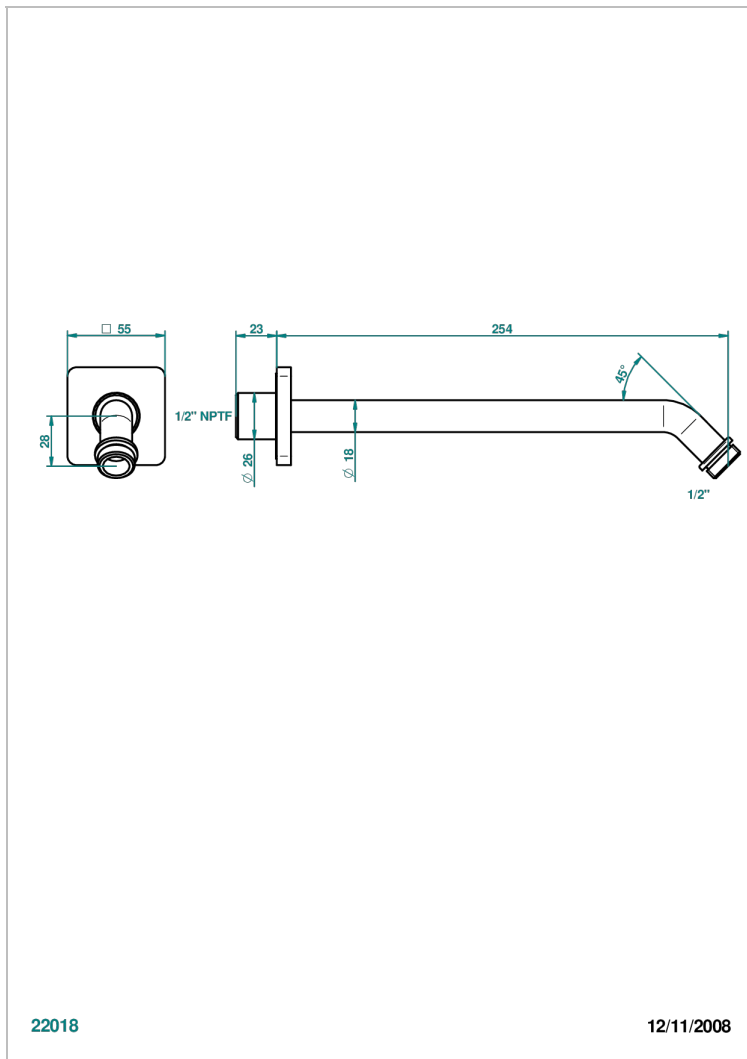

PROFIL LALIQUE CLEAR CRYSTAL WITH LEVER HANDLES

A6H-84/US

Horizontal shower arm, 45°, lg: 10"

22018

12/11/2008

CHARACTERISTIC

- Profil Lalique Clear crystal with lever handles
- Horizontal shower arm, 45°, lg: 10"