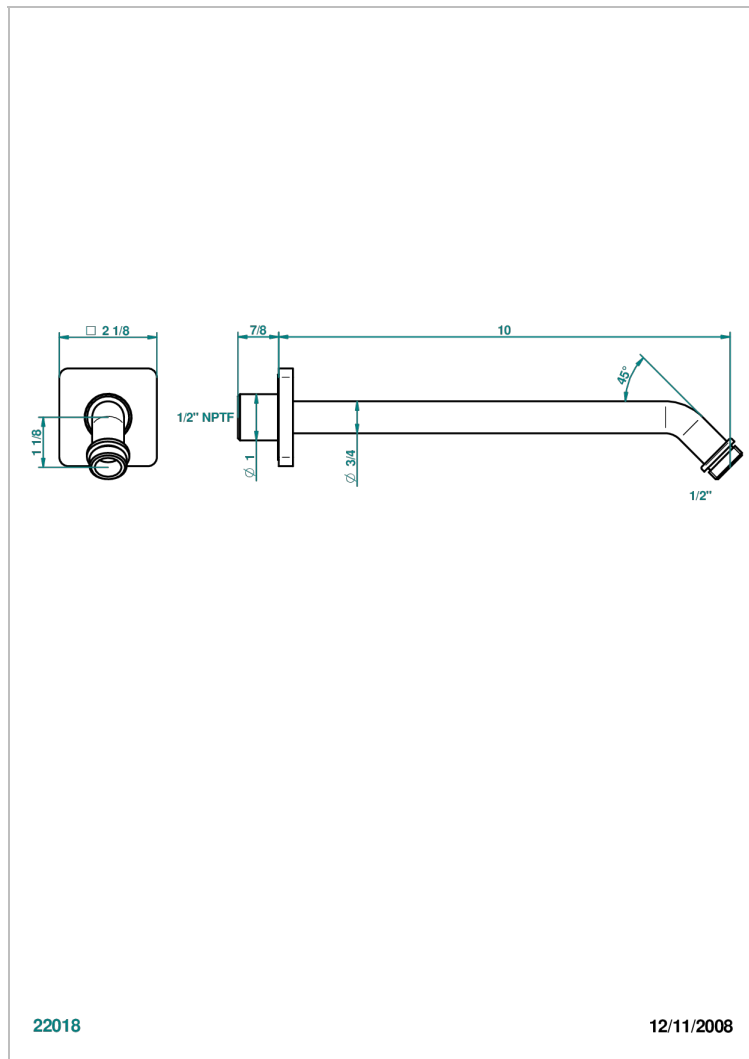

PROFIL LALIQUE CLEAR CRYSTAL WITH LEVER HANDLES

A6H-84/US

Horizontal shower arm, 45°, lg: 10"

22018

12/11/2008

CHARACTERISTIC

- Profil Lalique Clear crystal with lever handles
- Horizontal shower arm, 45°, lg: 10"