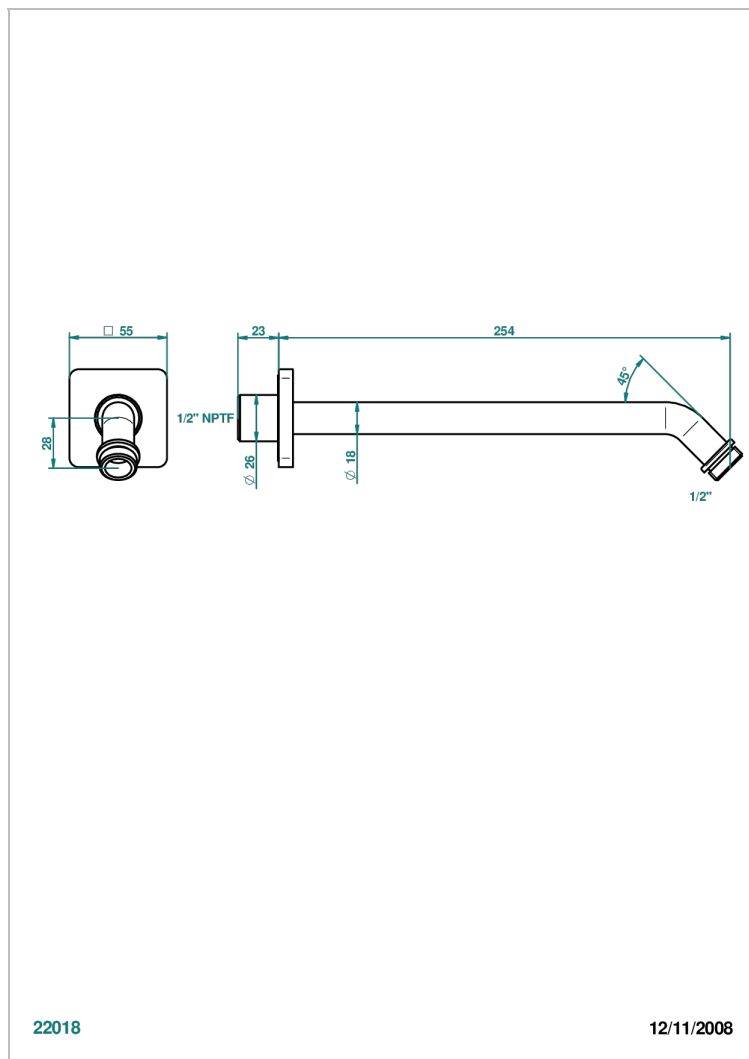

PROFIL LALIQUE CLEAR CRYSTAL

A6G-84/US

Horizontal shower arm, 45°, lg: 10"

THG[®]
PARIS

CHARACTERISTIC

- Profil Lalique Clear crystal
- Horizontal shower arm, 45°, lg: 10"

AVAILABLE FINITIONS

Black ceram - D30
Blush PVD - H62
Brass color PVD - H49
Brown bronze color PVD - F33
Chrome polished - A02
Chrome polished / gold polished - G02