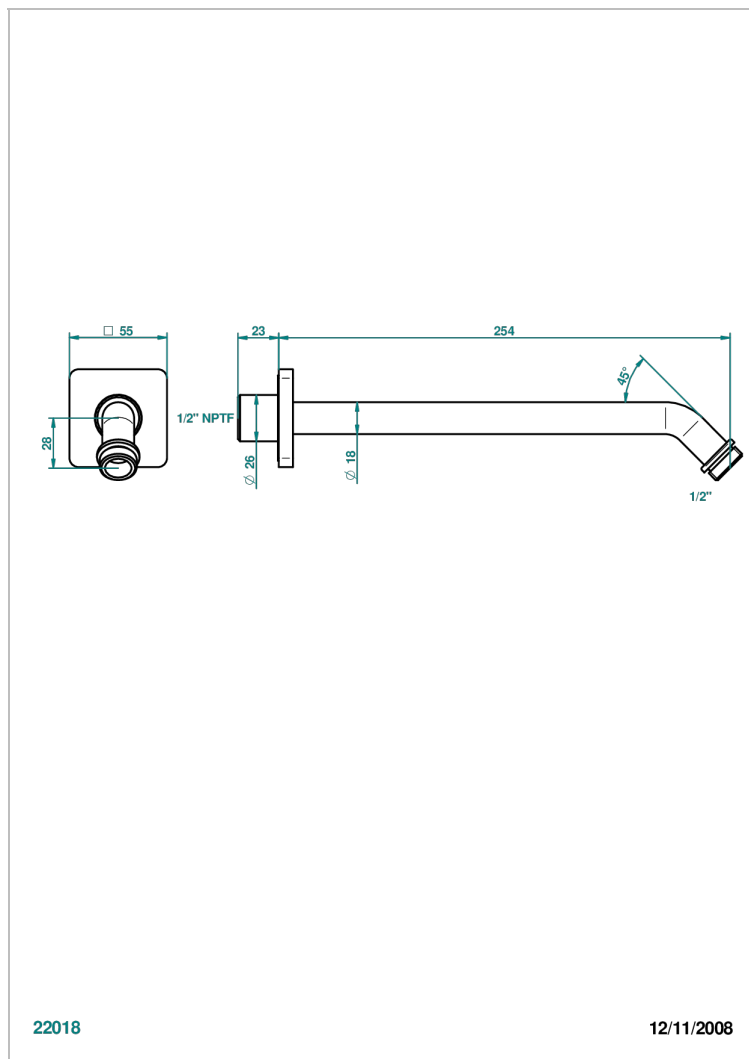

PROFIL METAL WITH LEVER HANDLES

A6B-84/US

Horizontal shower arm, 45°, lg: 10"

CHARACTERISTIC

- Profil Metal with lever handles
- Horizontal shower arm, 45°, lg: 10"

AVAILABLE FINITIONS

Black ceram - D30
Blush PVD - H62
Brass color PVD - H49
Brown bronze color PVD - F33
Chrome polished - A02
Chrome polished / gold polished - G02