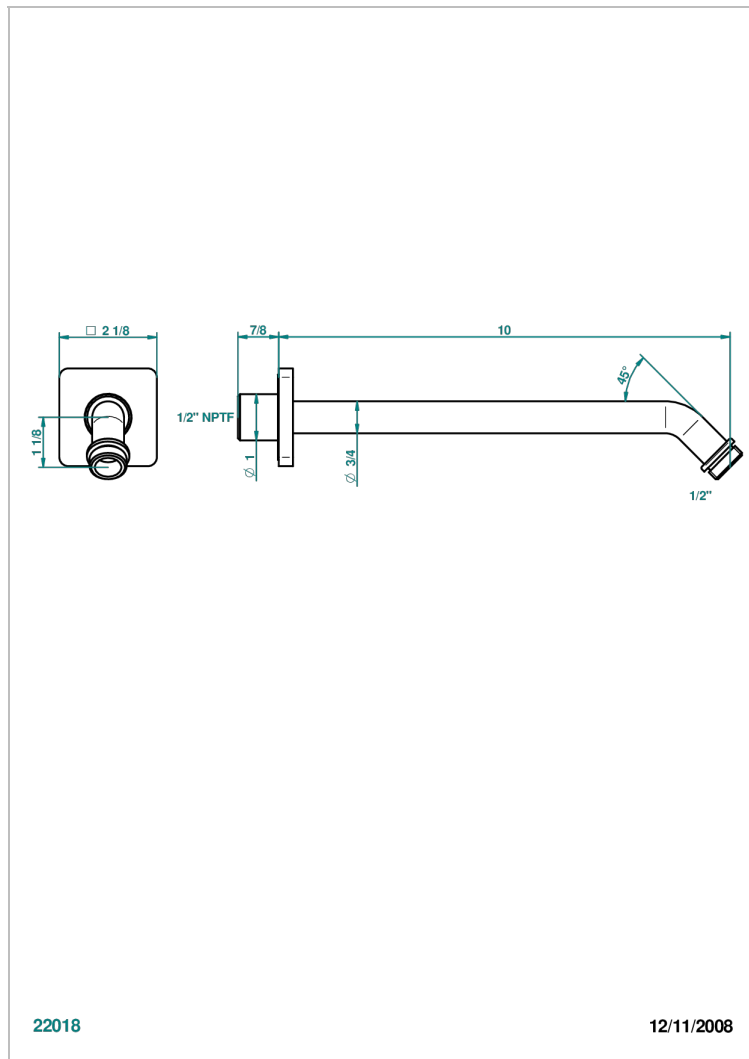

# PROFIL METAL WITH LEVER HANDLES

A6B-84/US

Horizontal shower arm, 45°, lg: 10"

22018

12/11/2008

## CHARACTERISTIC

- Profil Metal with lever handles
- Horizontal shower arm, 45°, lg: 10"