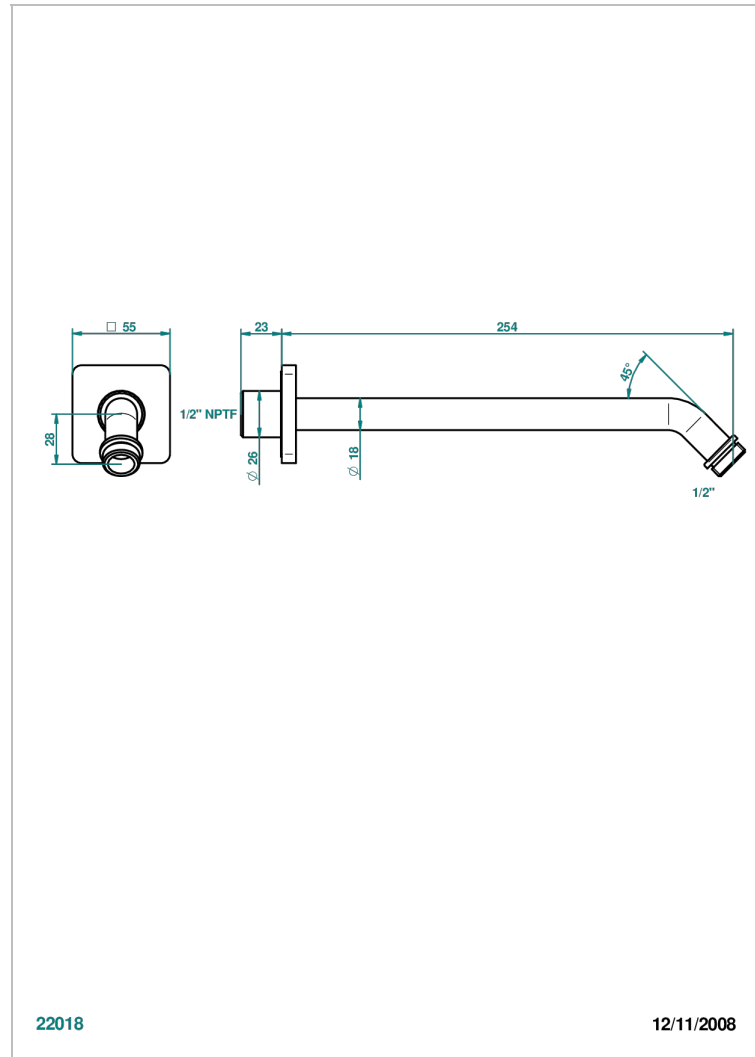

PROFIL METAL

A6A-84/US

Horizontal shower arm, 45°, lg: 10"

THG[®]
PARIS

CHARACTERISTIC

- Profil Metal
- Horizontal shower arm, 45°, lg: 10"

AVAILABLE FINITIONS

Black ceram - D30
Blush PVD - H62
Brass color PVD - H49
Brown bronze color PVD - F33
Chrome polished - A02
Chrome polished / gold polished - G02