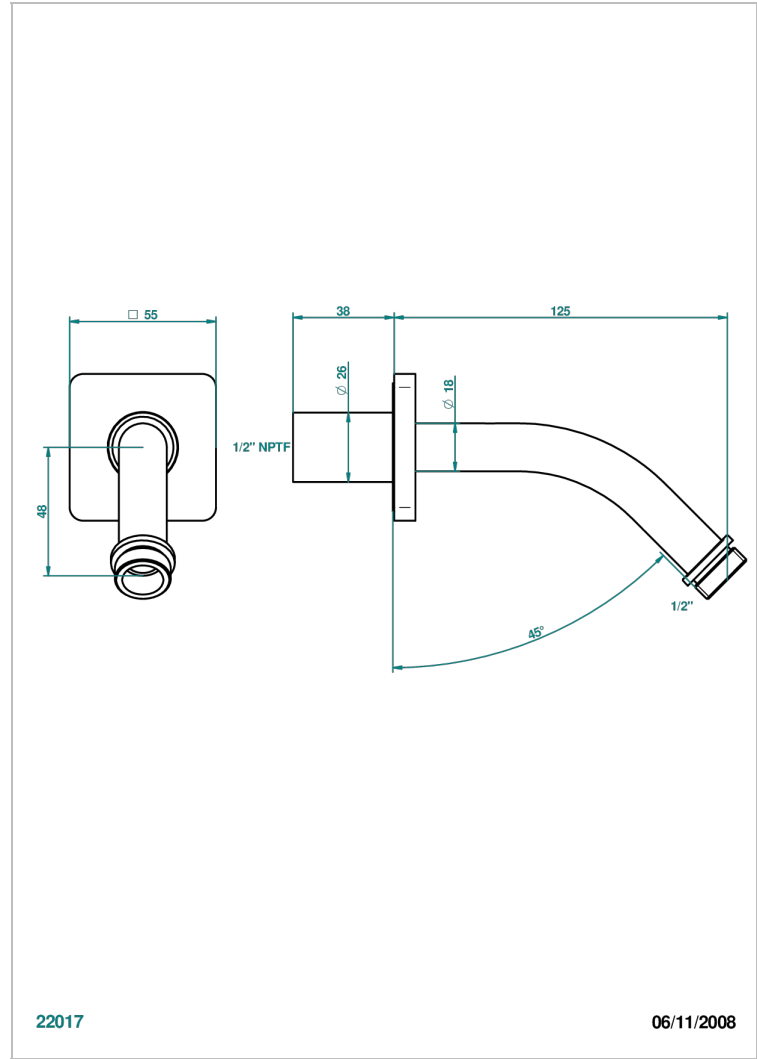

# PROFIL LALIQUE CLEAR CRYSTAL WITH LEVER HANDLES

A6H-82/US

Horizontal shower arm, 45°, lg: 4" 3/4

## CHARACTERISTIC

- Profil Laliq Clear crystal with lever handles
- Horizontal shower arm, 45°, lg: 4" 3/4