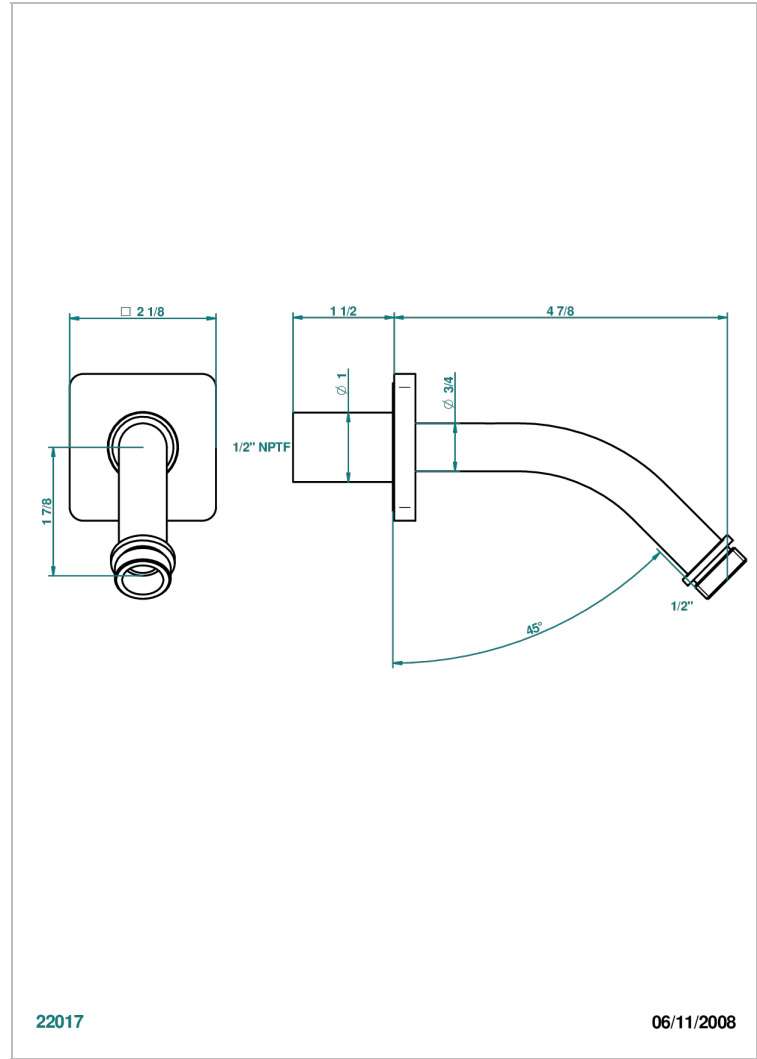

PROFIL LALIQUE CLEAR CRYSTAL WITH LEVER HANDLES

A6H-82/US

Horizontal shower arm, 45°, lg: 4" 3/4

22017

06/11/2008

CHARACTERISTIC

- Profil Laliqe Clear crystal with lever handles
- Horizontal shower arm, 45°, lg: 4" 3/4