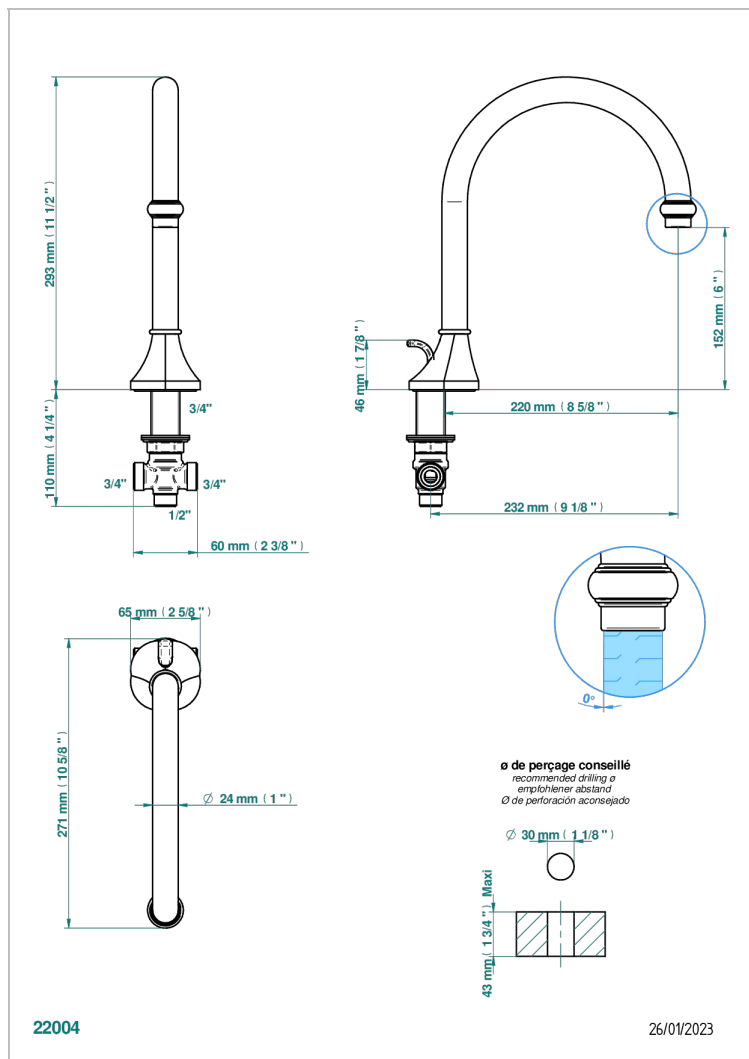

CAMELIA CLEAR CRYSTAL

U5L-29SGI

Tub spout with integral diverter

THG
PARIS

CHARACTERISTIC

- Camélia Clear crystal
- Tub spout with integral diverter

AVAILABLE FINITIONS

Black ceram - D30
Blush PVD - H62
Brass color PVD - H49
Brown bronze color PVD - F33
Chrome polished - A02
Gold color PVD - H52