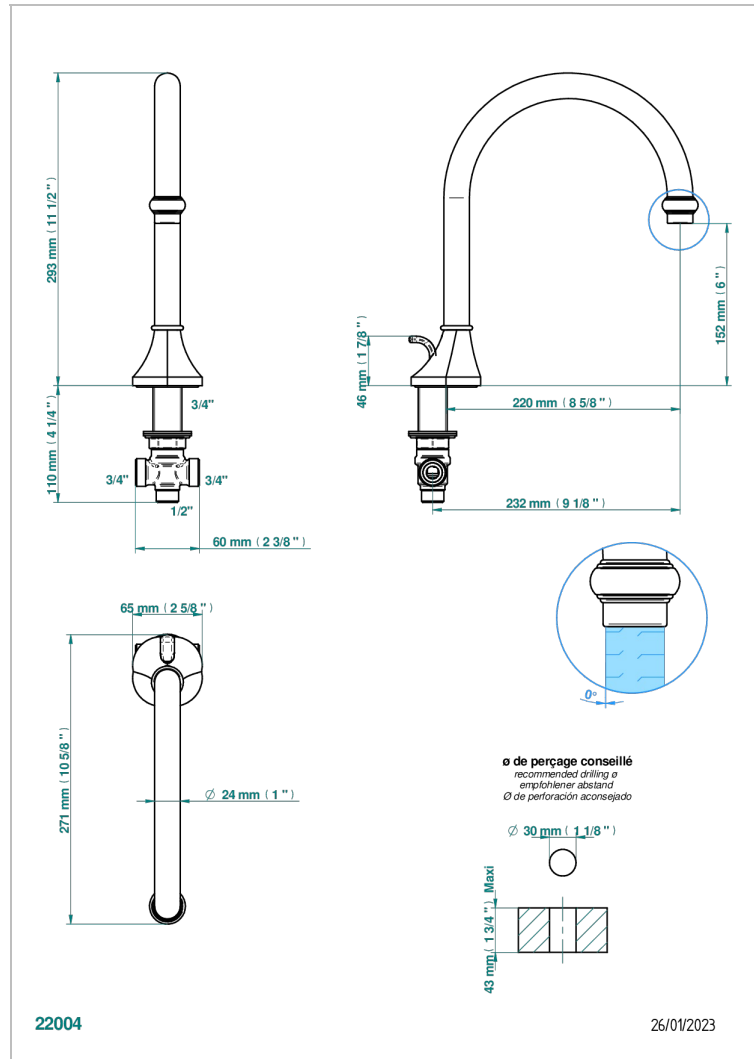

CAMELIA CLEAR CRYSTAL

U5L-29SGI

Rim mounted bath spout and diverter, super goliath

CHARACTERISTIC

- Camélia Clear crystal
- Rim mounted bath spout and diverter, super goliath

AVAILABLE FINITIONS

Antique nickel - H28
Black ceram - D30
Blush PVD - H62
Brass color PVD - H49
Brown bronze color PVD - F33
Gold color PVD - H52