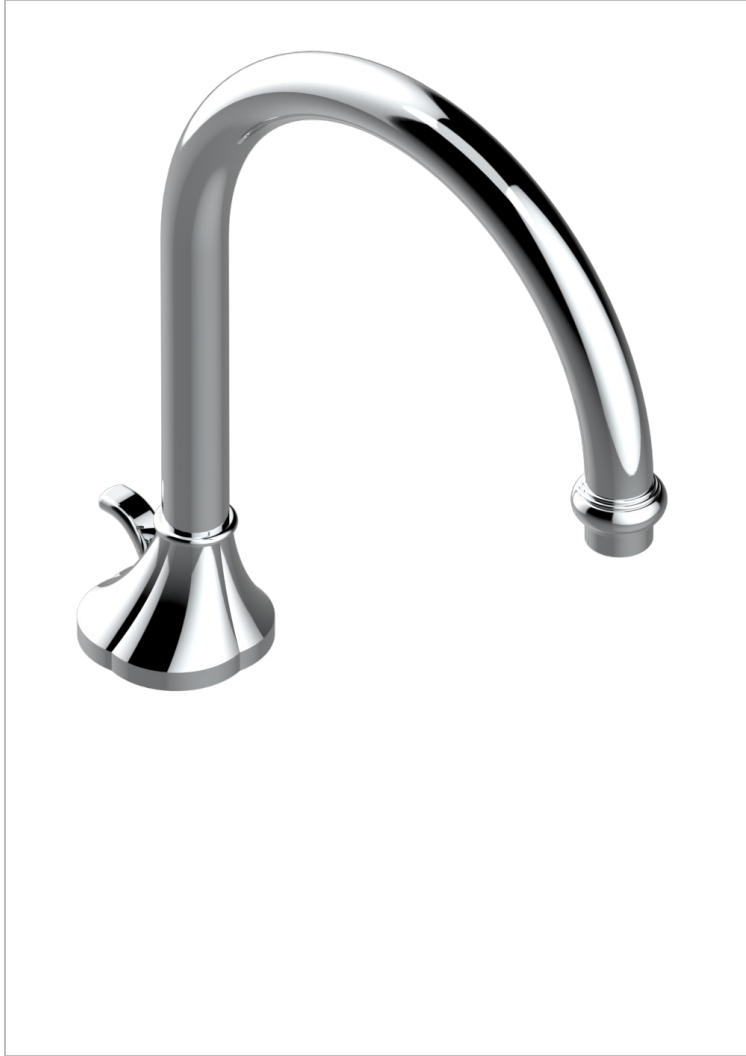

# CAMELIA BLACK CRYSTAL

U5K-29SGI

Tub spout with integral diverter

THG<sup>®</sup>  
PARIS

## CHARACTERISTIC

- Camélia Black crystal
- Tub spout with integral diverter

## AVAILABLE FINITIONS

Black ceram - D30  
Blush PVD - H62  
Brass color PVD - H49  
Brown bronze color PVD - F33  
Chrome polished - A02  
Gold color PVD - H52

Gold mat - F07  
Gold polished - F01  
Graphite PVD - H64  
Matt Umber PVD - H67  
Matt blush PVD - H60  
Matt brass color PVD - H50

Matt brown bronze color PVD - F34  
Matt chrome (American satin) - C02  
Matt gold color PVD - H53  
Matt graphite PVD - H65  
Matt nickel (American satin) - C01  
Matt nickel color PVD - H56

Nickel antique / Sovereign - H28  
Nickel color PVD - H55  
Nickel polished - B01  
Soft matt gold - F31  
Umber PVD - H66