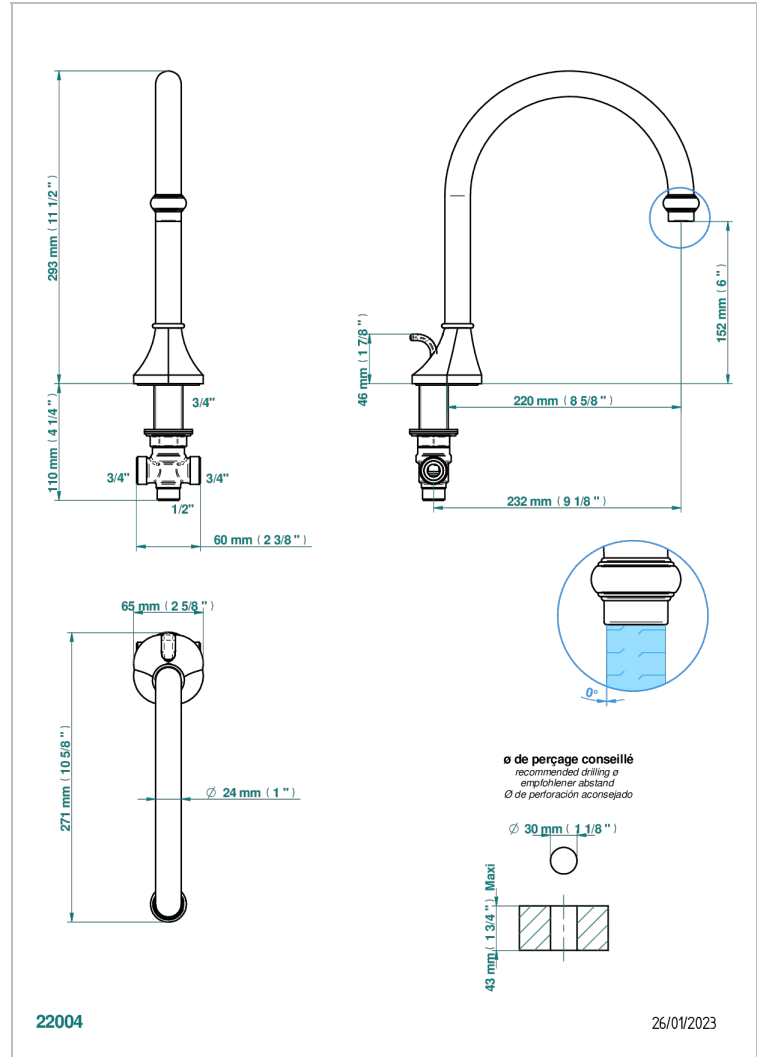

# CAMELIA BLACK CRYSTAL

U5K-29SGI

Tub spout with integral diverter

THG<sup>®</sup>  
PARIS

## CHARACTERISTIC

- Camélia Black crystal
- Tub spout with integral diverter