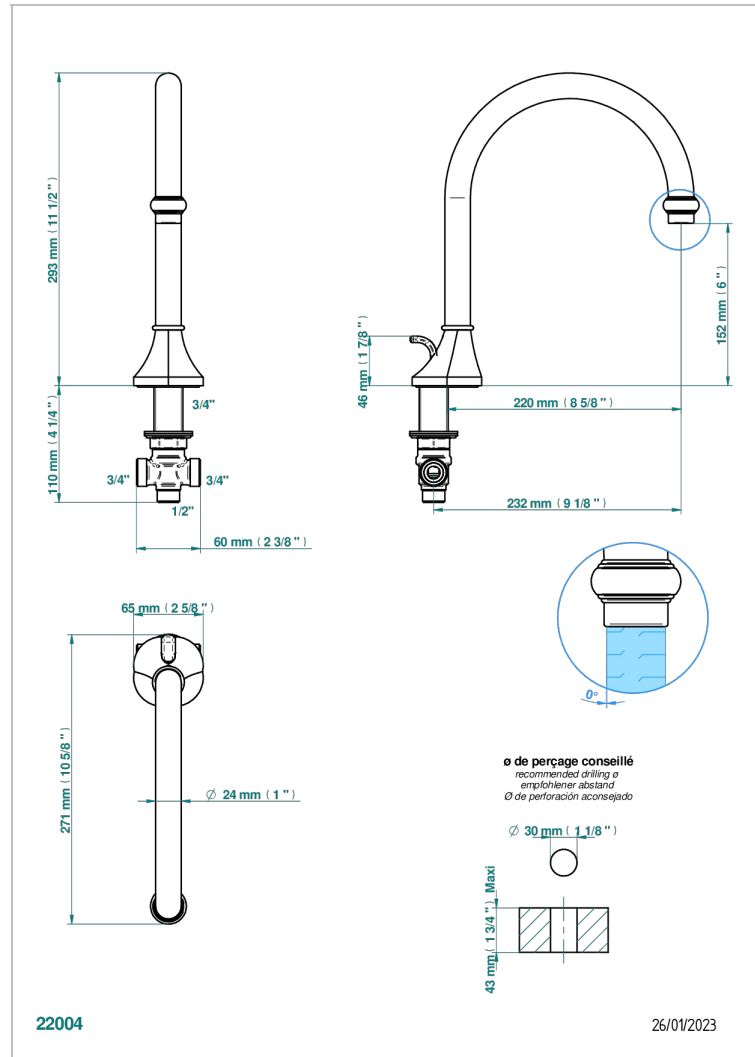

CAMELIA BLACK CRYSTAL

U5K-29SGI

Rim mounted bath spout and diverter, super goliath

CHARACTERISTIC

- Camélia Black crystal
- Rim mounted bath spout and diverter, super goliath

AVAILABLE FINITIONS

Antique nickel - H28
Black ceram - D30
Blush PVD - H62
Brass color PVD - H49
Brown bronze color PVD - F33
Gold color PVD - H52