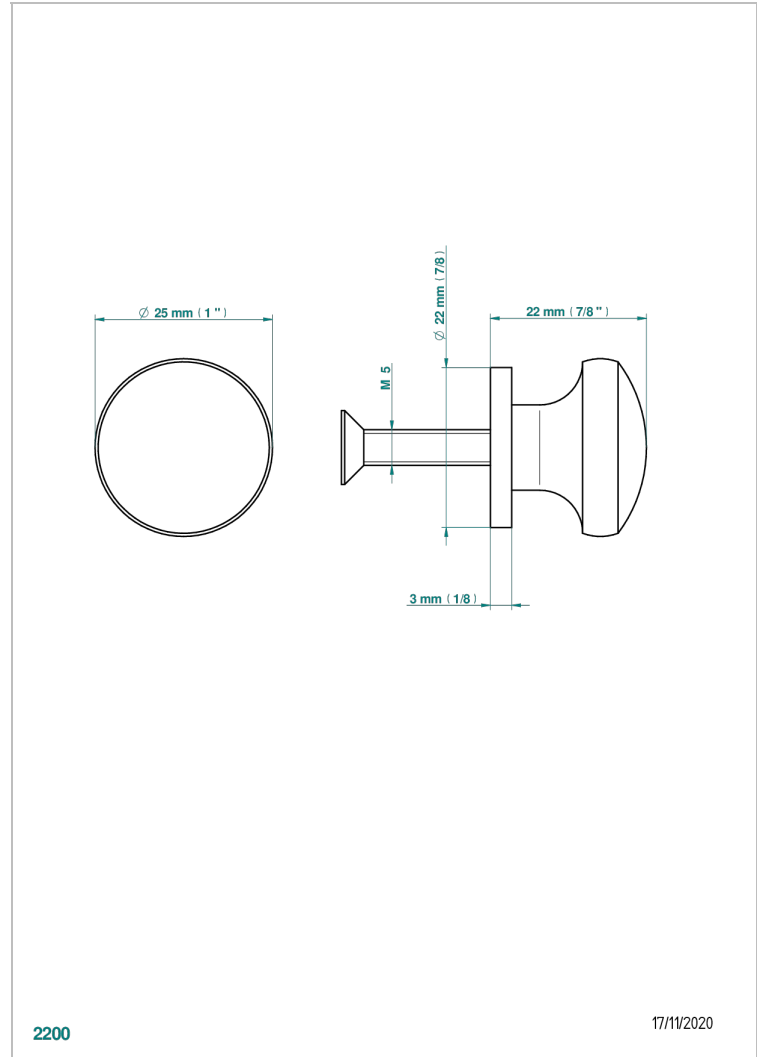

CHARLESTON WITH LEVER

G75-26BT

Small size knob

2200

17/11/2020

CHARACTERISTIC

- Charleston with lever
- Small size knob

AVAILABLE FINITIONS