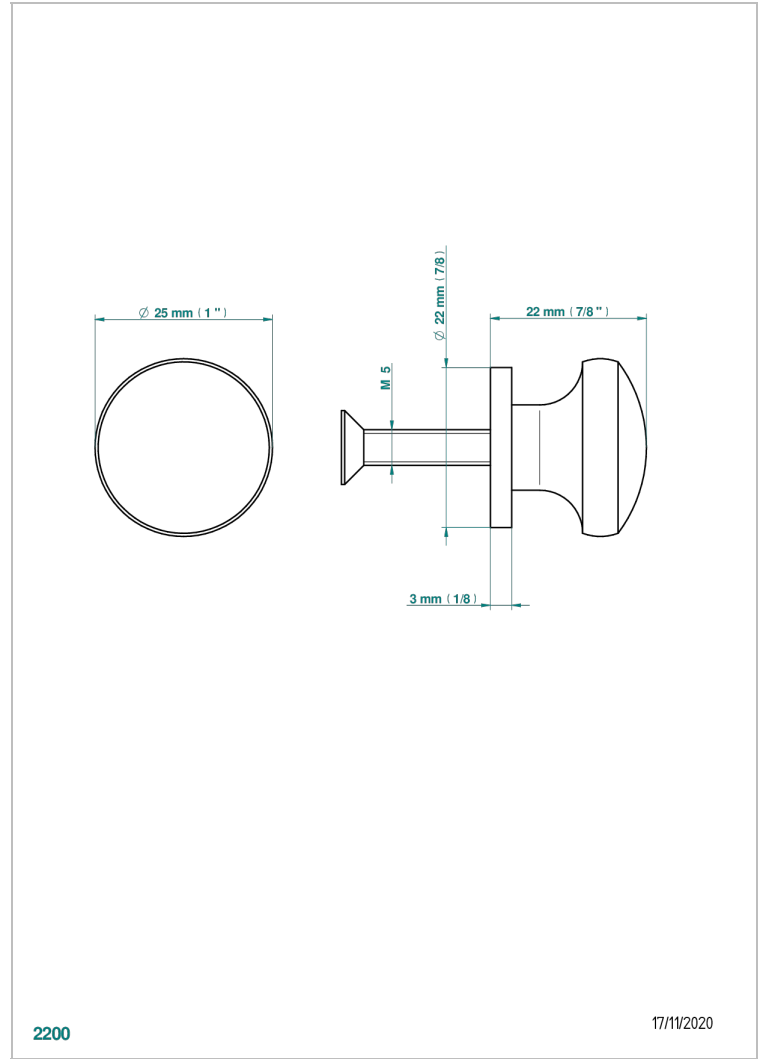

CHARLESTON WITH LEVER

G75-26BT

小号按钮

THG[®]
PARIS

2200

17/11/2020

特色

- Charleston with lever
- 小号按钮