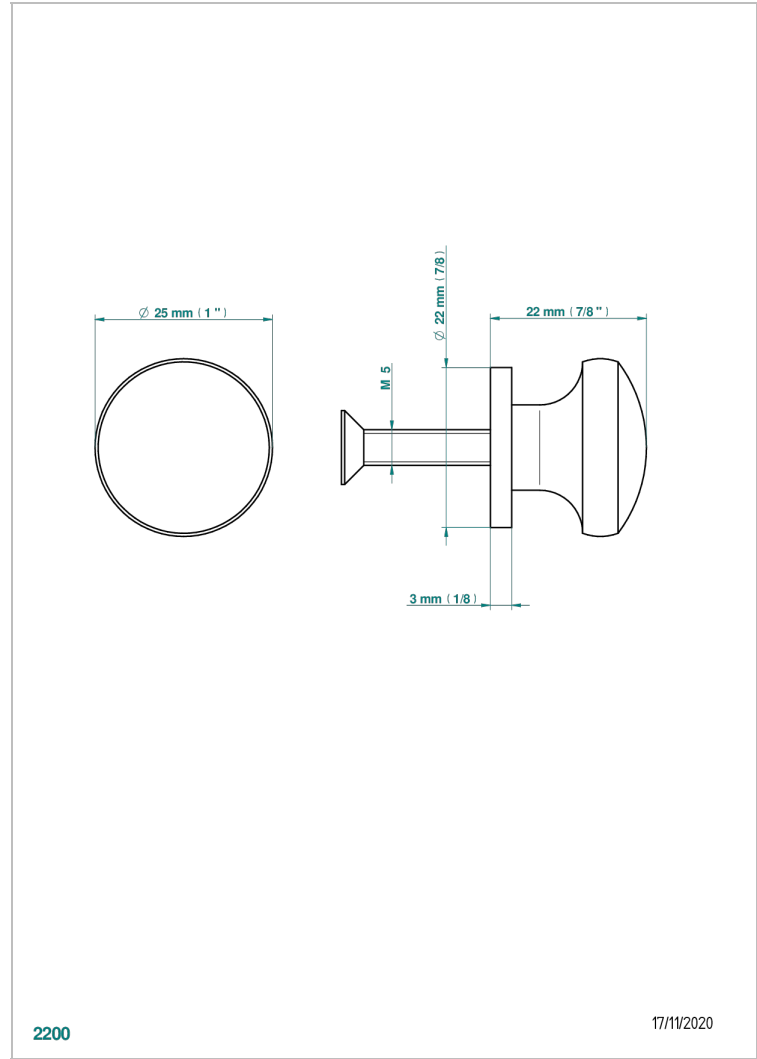

1900 WITH LEVER HANDLES

G28-26BT

Small size knob

CHARACTERISTIC

- 1900 with lever handles
- Small size knob

AVAILABLE FINITIONS

Black ceram - D30
Blush PVD - H62
Brass color PVD - H49
Brown bronze color PVD - F33
Chrome polished - A02
Chrome polished / gold polished - G02