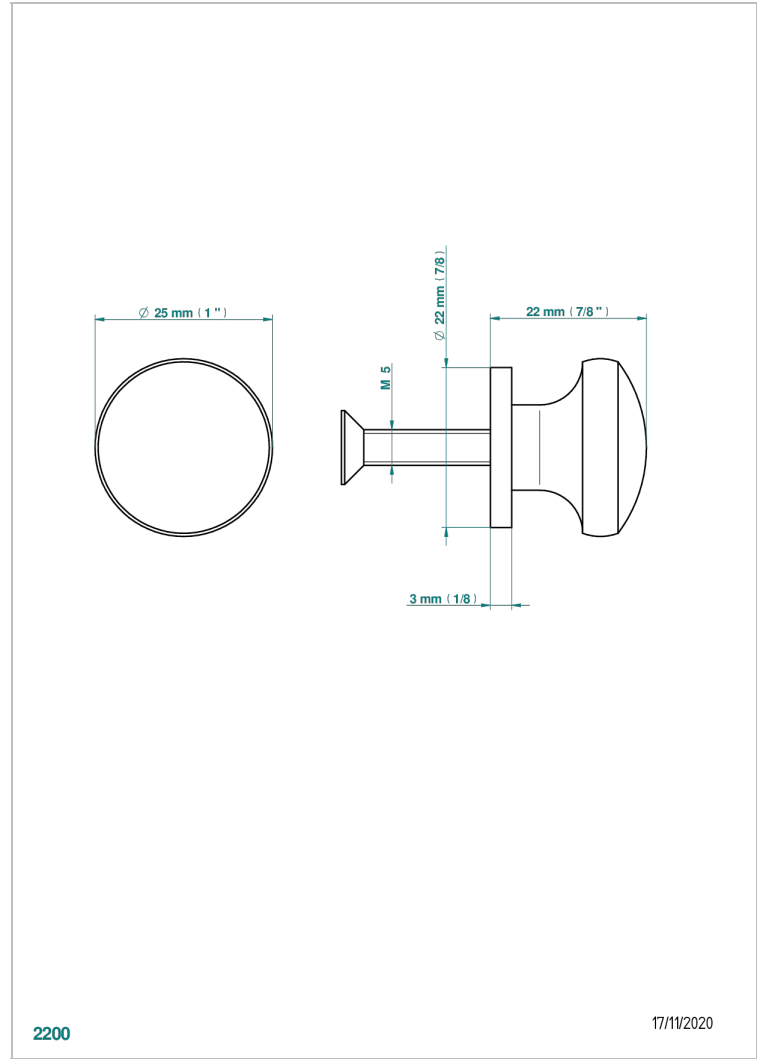

1900 WITH LEVER

G28-26BT

Small size knob

2200

17/11/2020

CHARACTERISTIC

- 1900 with lever
- Small size knob

AVAILABLE FINITIONS