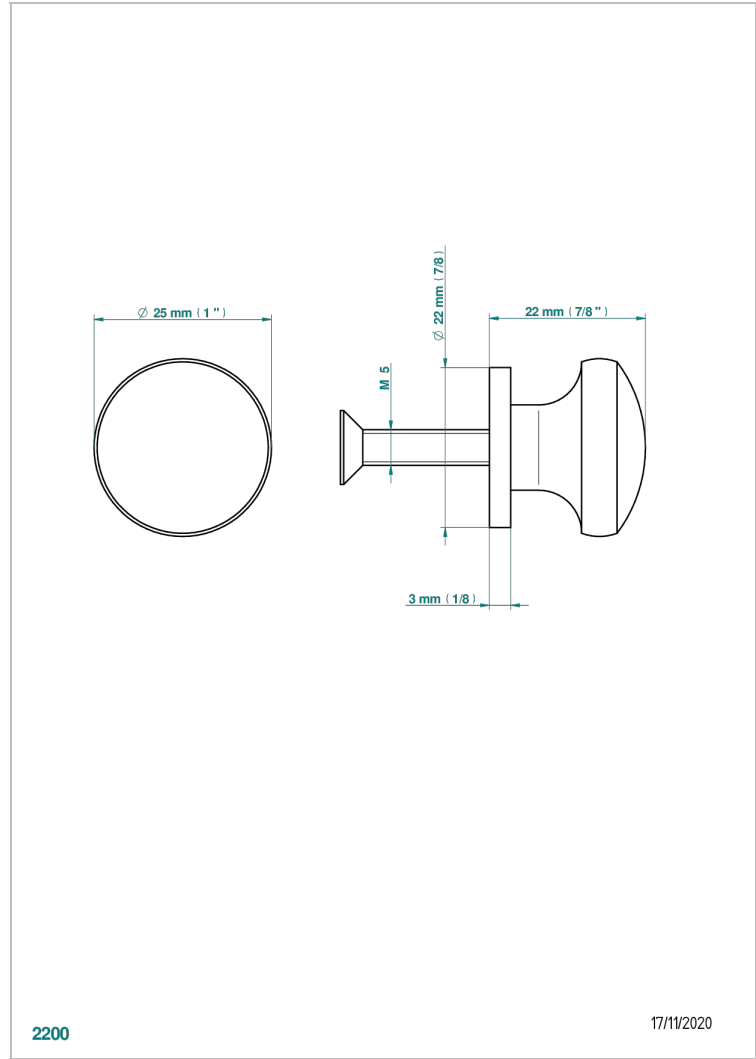

1900 WITH LEVER

G28-26BT

小号按钮

THG[®]
PARIS

2200

17/11/2020

特色

- 1900 with lever
- 小号按钮