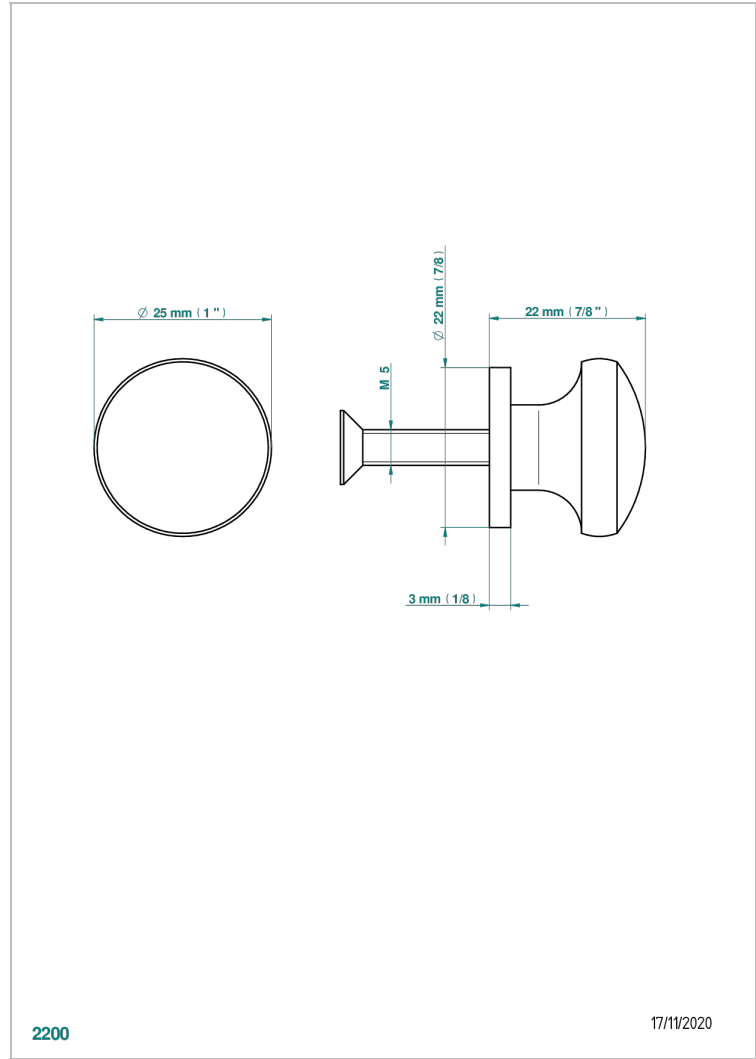

1900

G25-26BT

Small size knob

2200

17/11/2020

CHARACTERISTIC

- 1900
- Small size knob

AVAILABLE FINITIONS