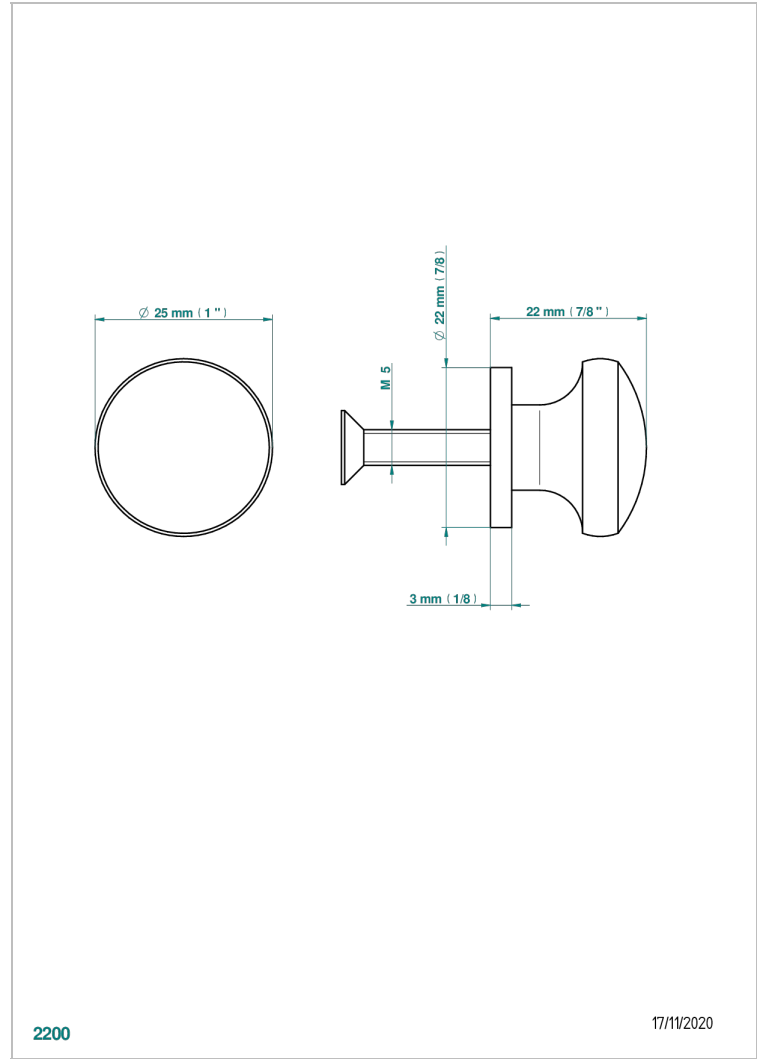

1900

G25-26BT

Small size knob

2200

17/11/2020

CHARACTERISTIC

- 1900
- Small size knob

AVAILABLE FINITIONS