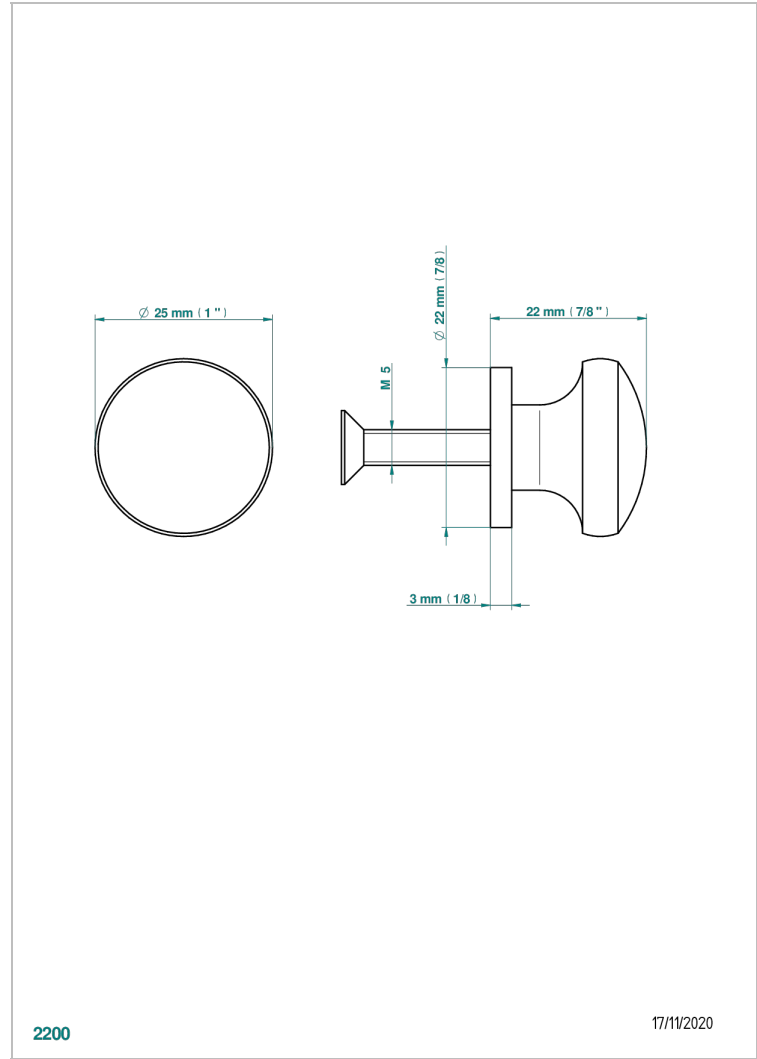

# 1900

G25-26BT

Small size knob

## CHARACTERISTIC

- 1900
- Small size knob