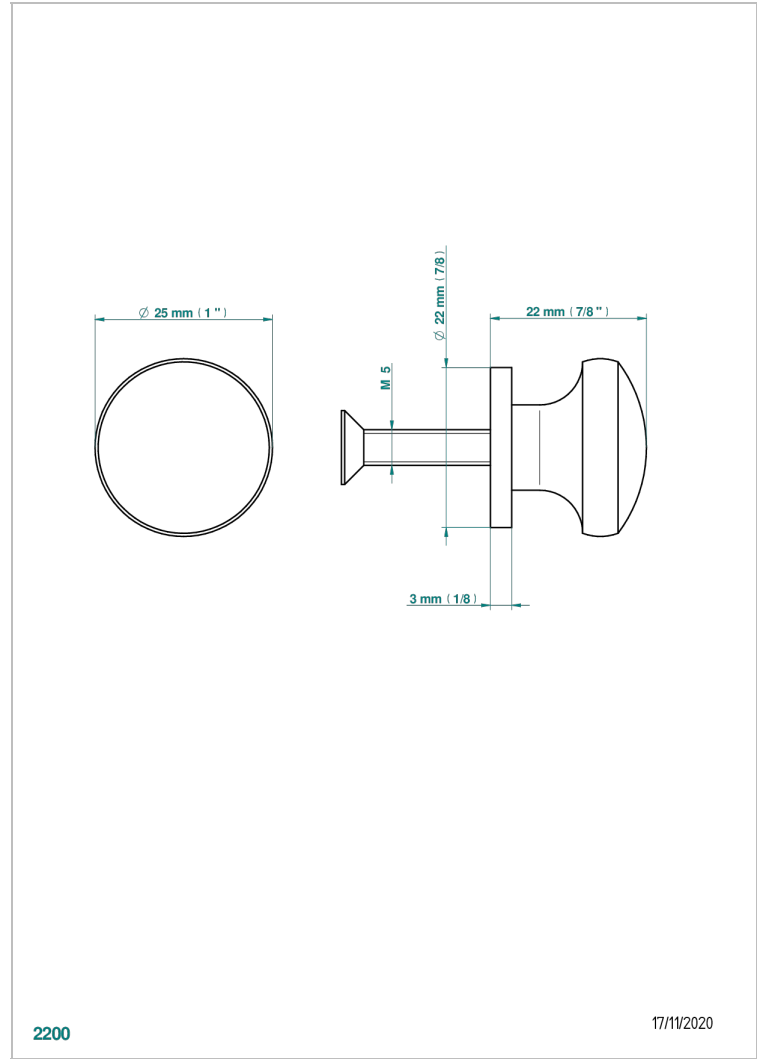

1900

G25-26BT

Small size knob

CHARACTERISTIC

- 1900
- Small size knob

AVAILABLE FINITIONS

Antique nickel - H28
Black ceram - D30
Blush PVD - H62
Brass color PVD - H49
Brown bronze color PVD - F33
Gold color PVD - H52