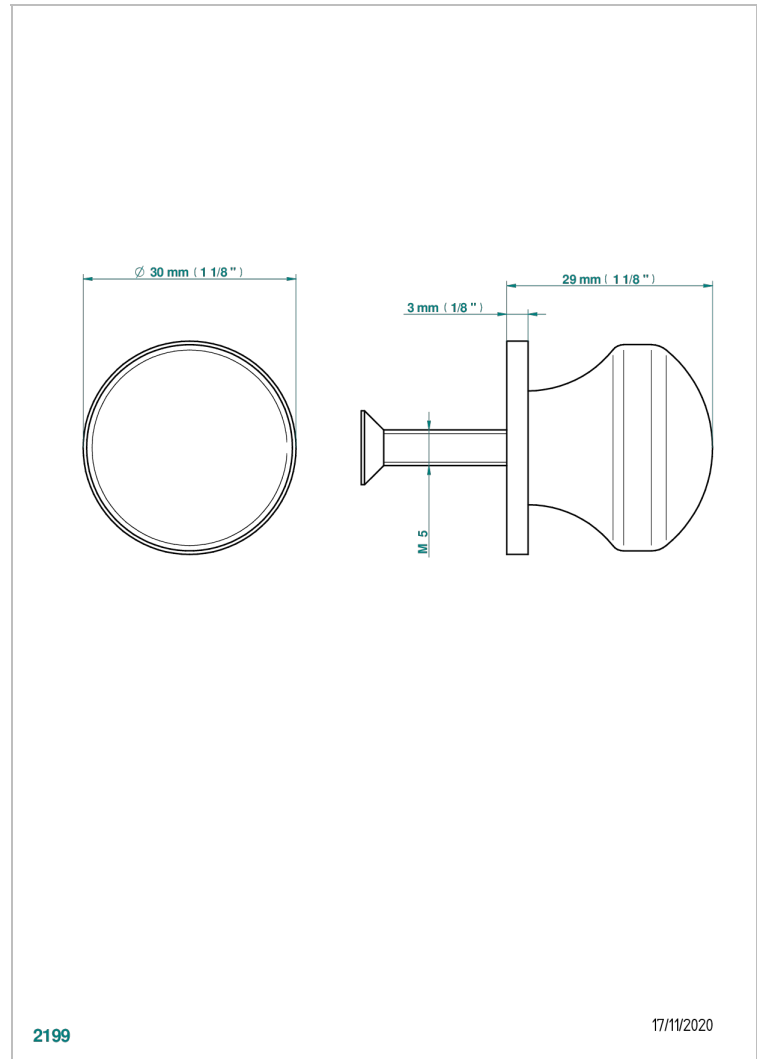

# 1900 WITH LEVER HANDLES

G28-26BP

Medium size knob

2199

17/11/2020

## CHARACTERISTIC

- 1900 with lever handles
- Medium size knob