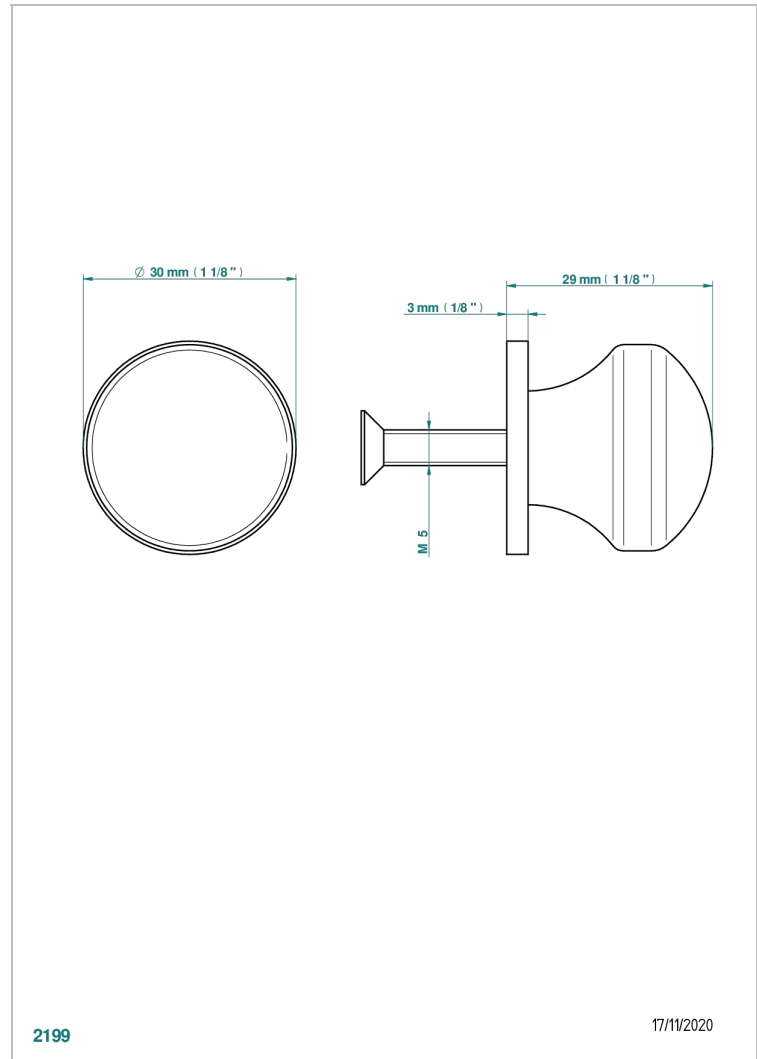

1900 WITH LEVER

G28-26BP

Medium size knob

2199

17/11/2020

CHARACTERISTIC

- 1900 with lever
- Medium size knob

AVAILABLE FINITIONS

Antique nickel - H28
Black ceram - D30
Blush PVD - H62
Brass color PVD - H49
Brown bronze color PVD - F33
Gold color PVD - H52

Graphite PVD - H64
Lacquered light bronze - D01
Matt Umber PVD - H67
Matt blush PVD - H60
Matt brass color PVD - H50
Matt brown bronze color PVD - F34