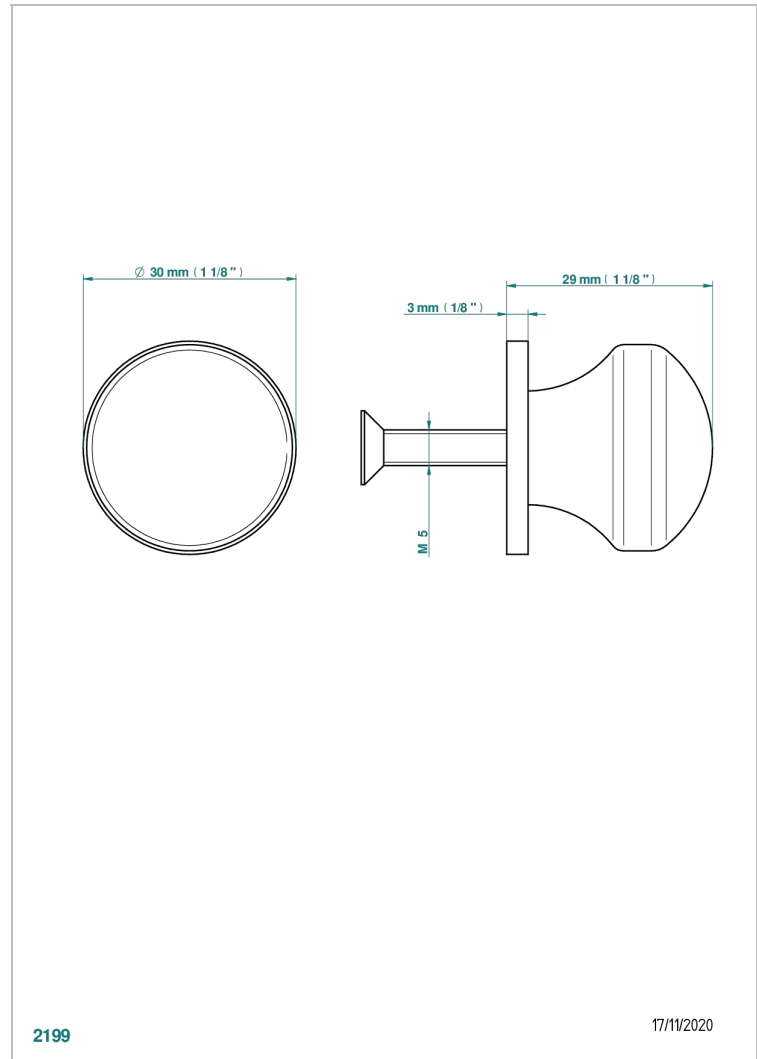

# 1900 WITH LEVER

G28-26BP

Medium size knob

2199

17/11/2020

## CHARACTERISTIC

- 1900 with lever
- Medium size knob

## AVAILABLE FINITIONS

Antique nickel - H28  
Black ceram - D30  
Blush PVD - H62  
Brass color PVD - H49  
Brown bronze color PVD - F33  
Gold color PVD - H52

Graphite PVD - H64  
Lacquered light bronze - D01  
Matt Umber PVD - H67  
Matt blush PVD - H60  
Matt brass color PVD - H50  
Matt brown bronze color PVD - F34