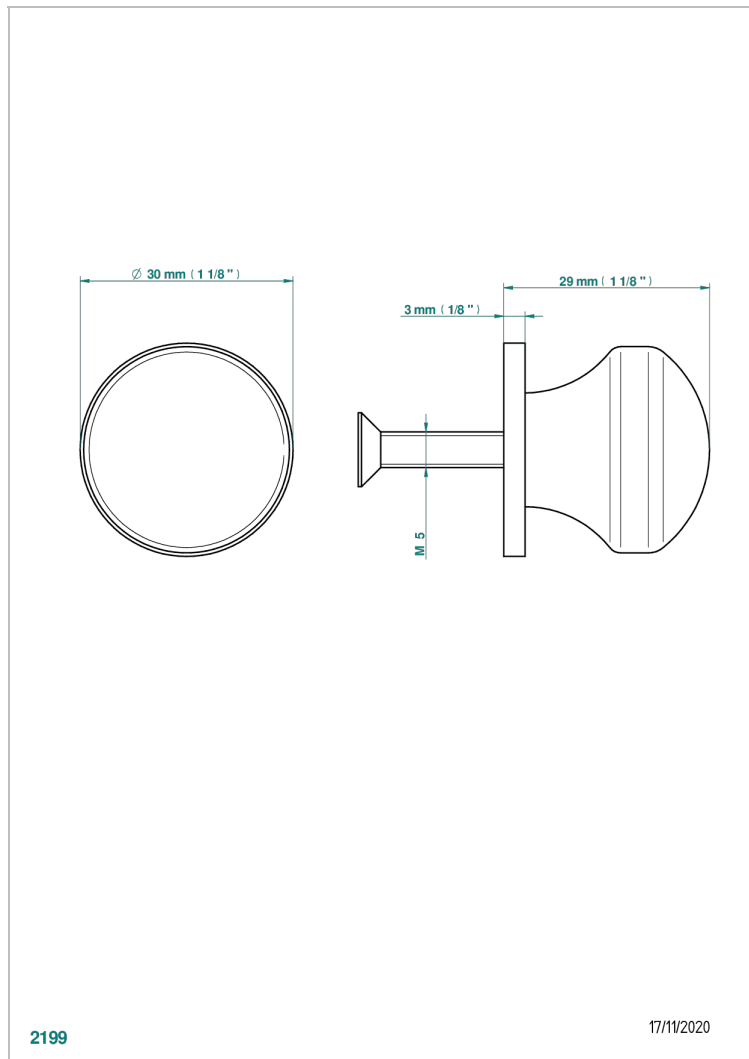

1900 WITH LEVER

G28-26BP

中号按钮

THG[®]
PARIS

2199

17/11/2020

特色

- 1900 with lever
- 中号按钮