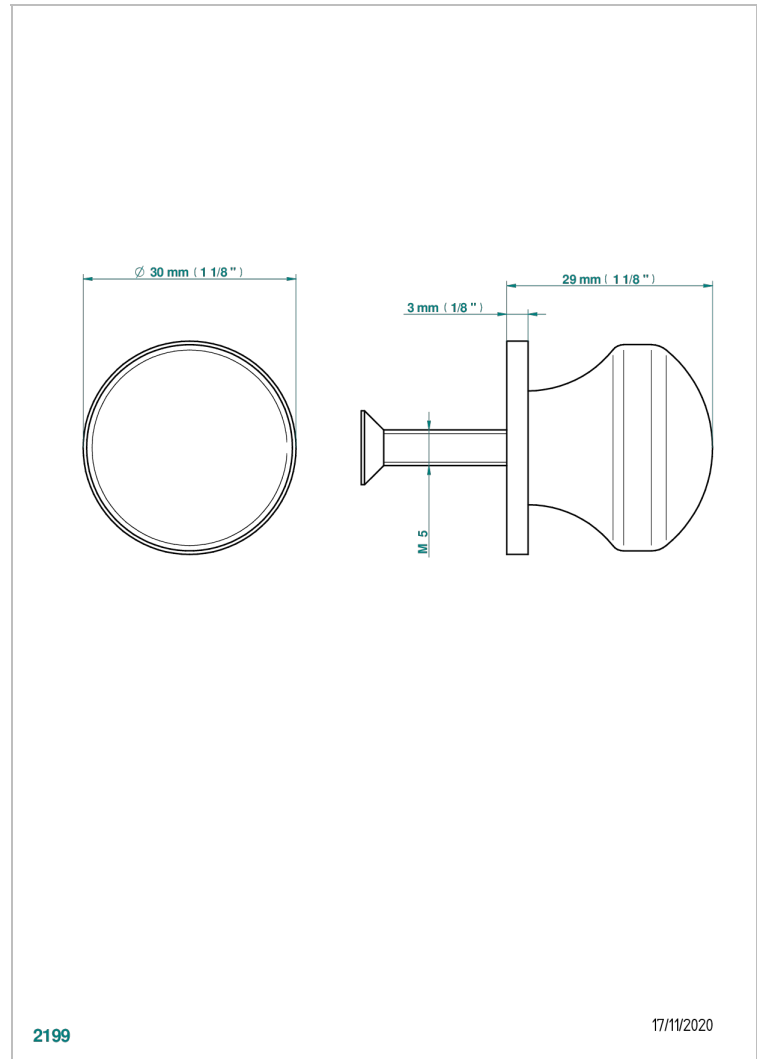

1900

G25-26BP

Medium size knob

2199

17/11/2020

CHARACTERISTIC

- 1900
- Medium size knob

AVAILABLE FINITIONS

Antique nickel - H28
Black ceram - D30
Blush PVD - H62
Brass color PVD - H49
Brown bronze color PVD - F33
Gold color PVD - H52

Graphite PVD - H64
Lacquered light bronze - D01
Matt Umber PVD - H67
Matt blush PVD - H60
Matt brass color PVD - H50
Matt brown bronze color PVD - F34