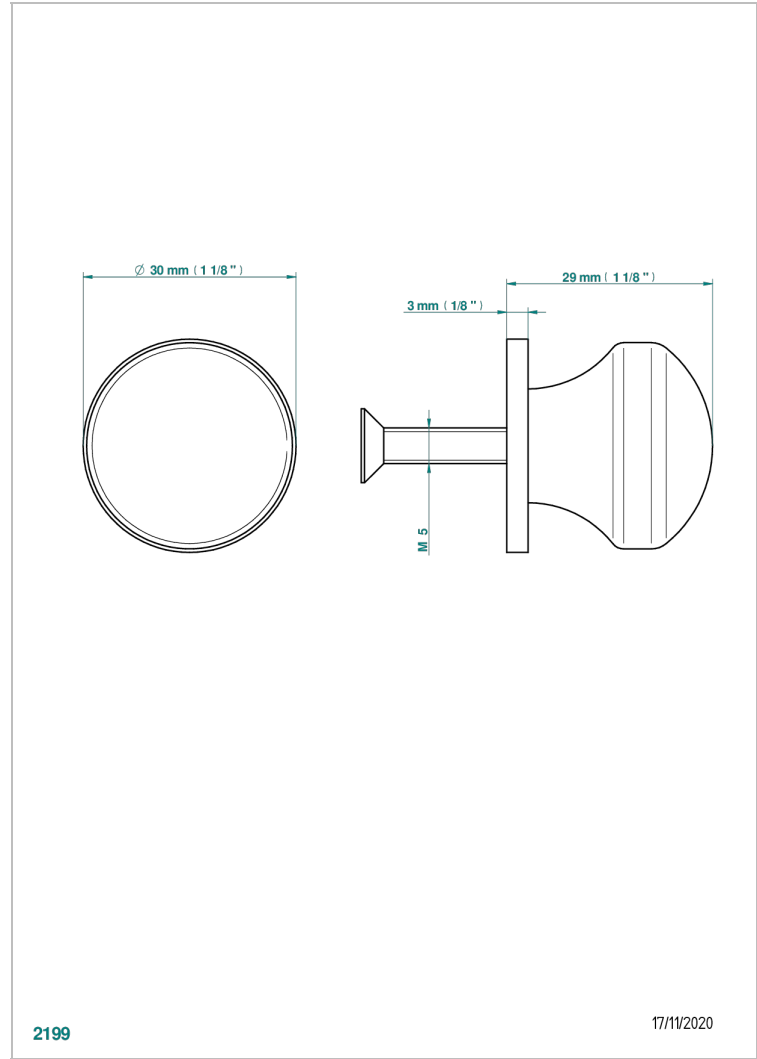

# 1900

G25-26BP

Medium size knob

2199

17/11/2020

## CHARACTERISTIC

- 1900
- Medium size knob

## AVAILABLE FINITIONS

Antique nickel - H28  
Black ceram - D30  
Blush PVD - H62  
Brass color PVD - H49  
Brown bronze color PVD - F33  
Gold color PVD - H52

Graphite PVD - H64  
Lacquered light bronze - D01  
Matt Umber PVD - H67  
Matt blush PVD - H60  
Matt brass color PVD - H50  
Matt brown bronze color PVD - F34