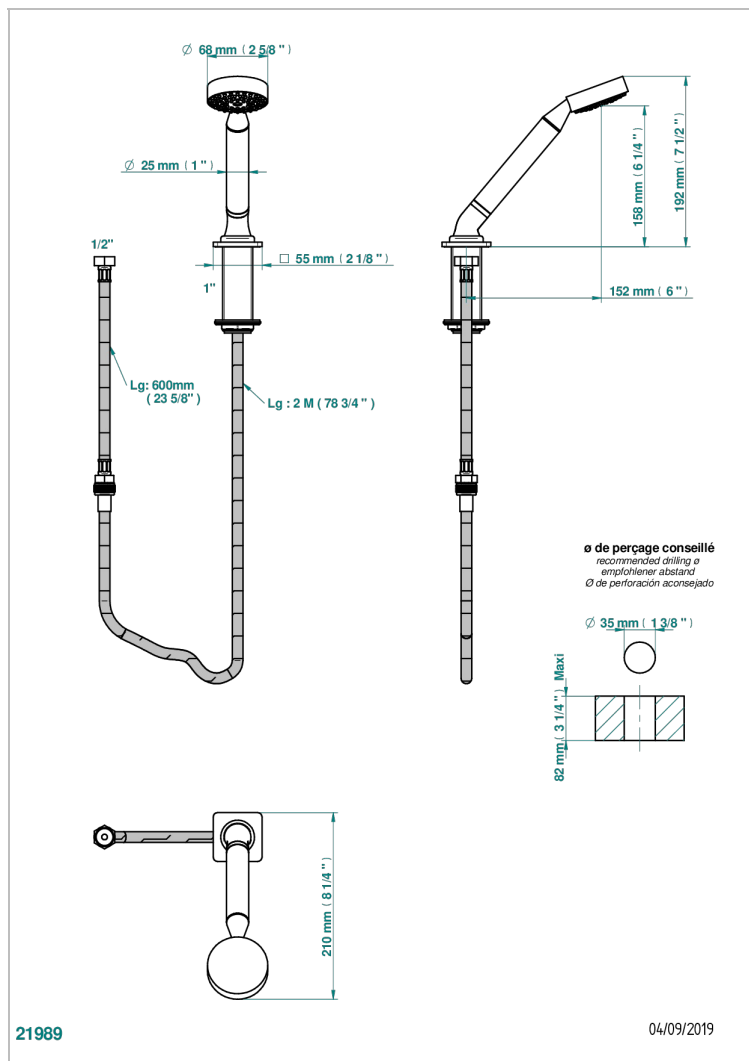

# PROFIL BLACK ONYX WITH LEVER HANDLES

A6P-60A

Deck mounted hand shower, with hose

## CHARACTERISTIC

- ACS : 20ACCLY558