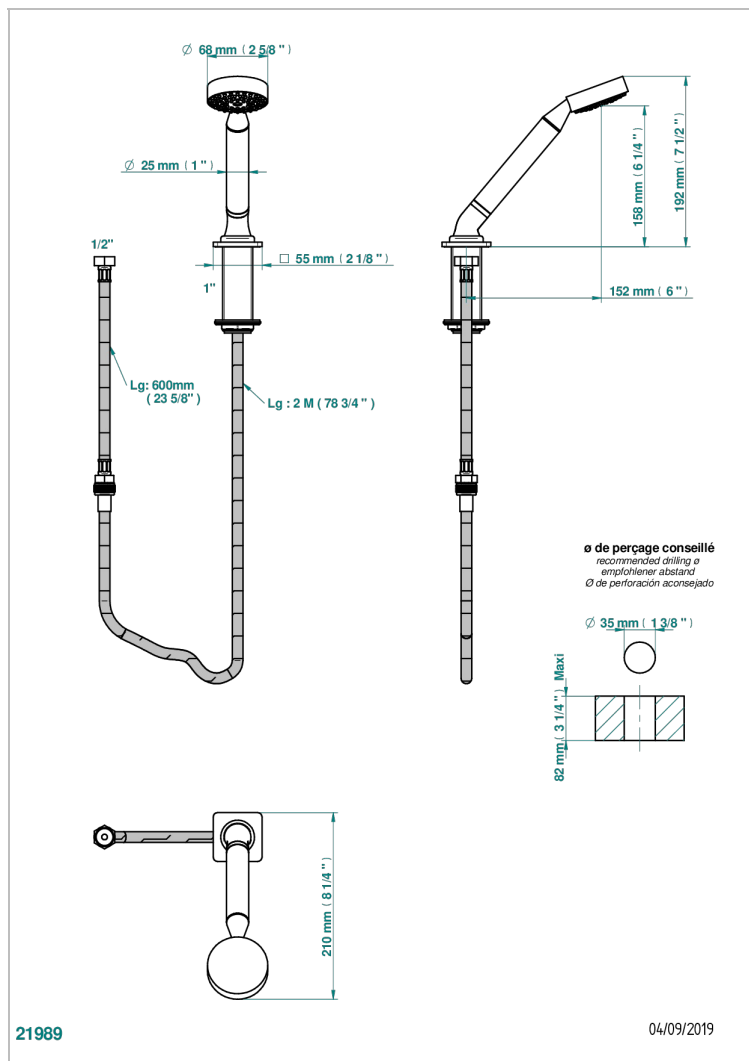

# PROFIL BLACK ONYX WITH LEVER

A6P-60A

Rim mounted stylised handshower, 2 m hose and angle rest

## CHARACTERISTIC

- ACS : 20ACCLY558