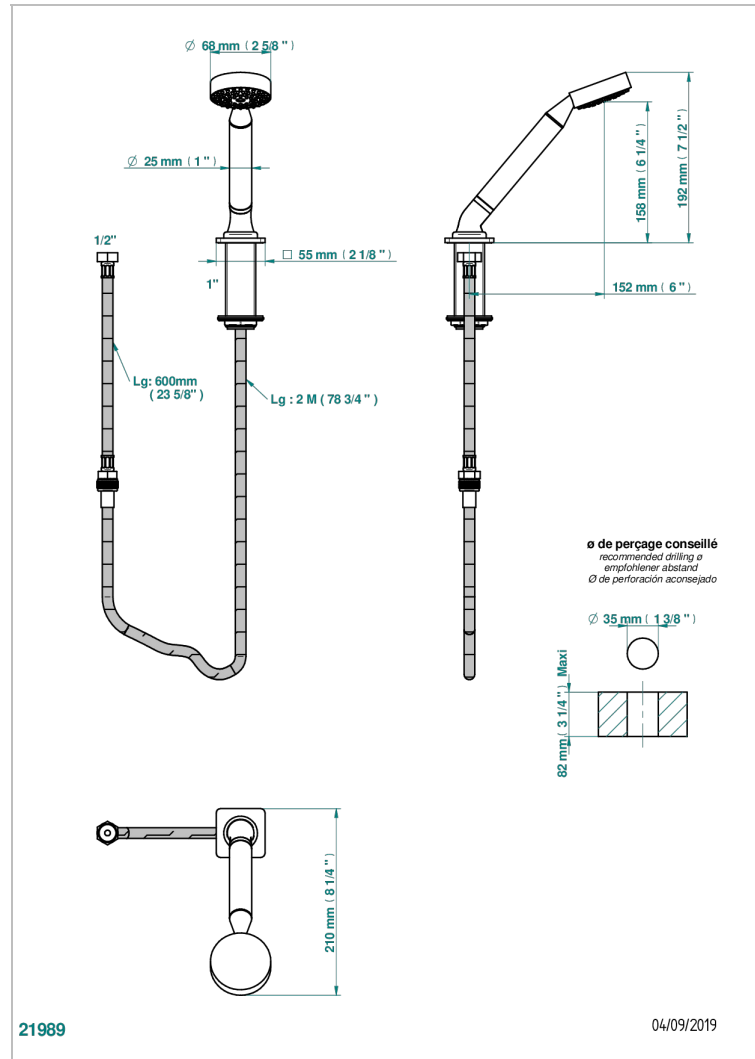

PROFIL BLACK ONYX

A6N-60A

Deck mounted hand shower, with hose

CHARACTERISTIC

- ACS : 20ACCLY558

STANDARDS

TECHNICAL SPECS

- Recommandé : 3 bars (max. 5 bars) - Advised : 43,5 psi (max. 72 psi)
- 9,5 l/min à 3 bars (2.5 gpm at 43.5 psi)

AVAILABLE FINITIONS

Black ceram - D30
Blush PVD - H62
Brass color PVD - H49
Brown bronze color PVD - F33
Chrome polished - A02
Chrome polished / gold polished - G02

Copper antique matt, coated - H07
Gold color PVD - H52
Gold mat - F07
Gold polished - F01
Graphite PVD - H64
Light coated bronze - D01