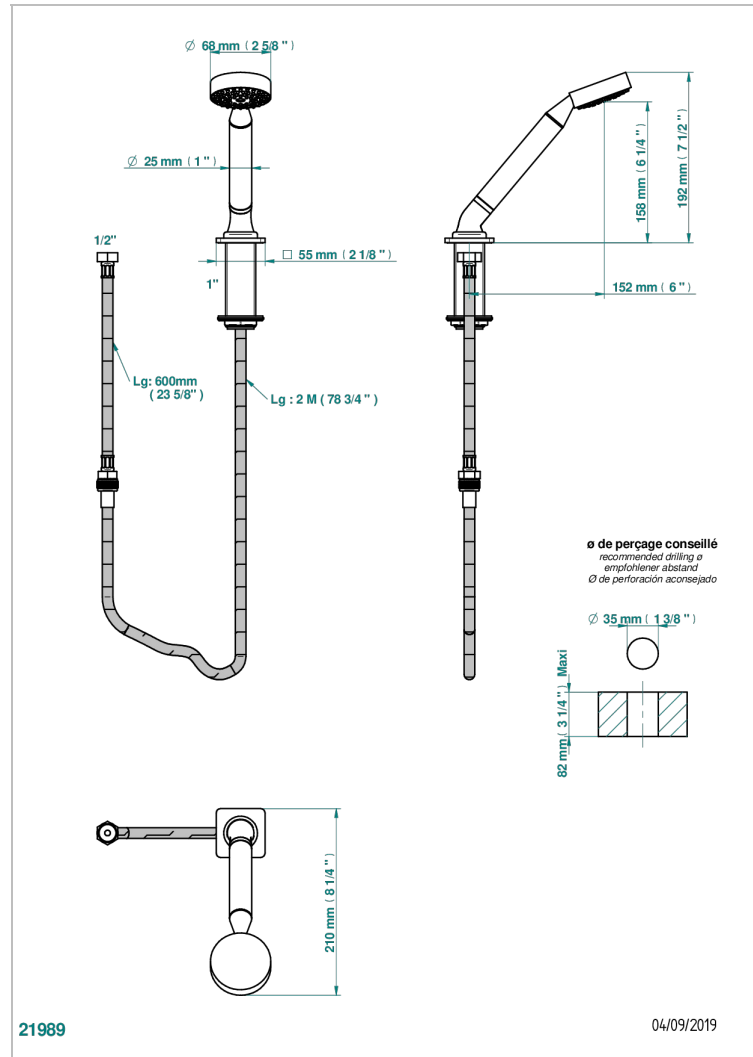

# PROFIL BLACK ONYX

A6N-60A

Rim mounted stylised handshower, 2 m hose and angle rest

## CHARACTERISTIC

- ACS : 20ACCLY558