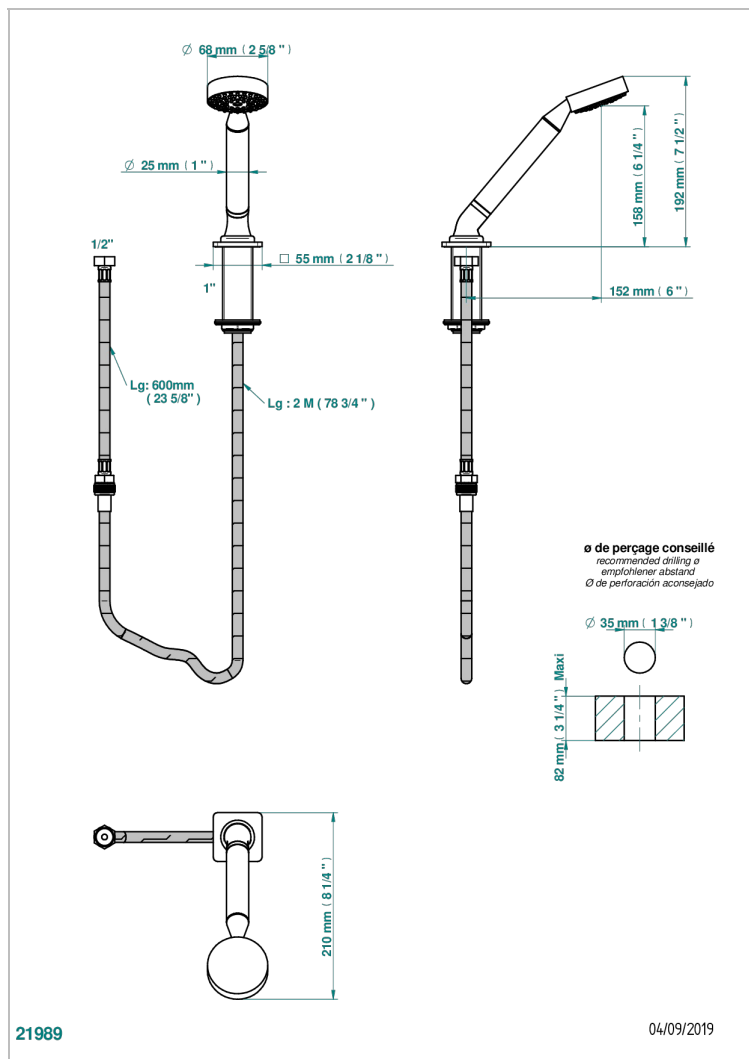

# PROFIL LALIQUE CLEAR CRYSTAL WITH LEVER HANDLES

A6H-60A

Deck mounted hand shower, with hose

## CHARACTERISTIC

- ACS : 20ACCLY558