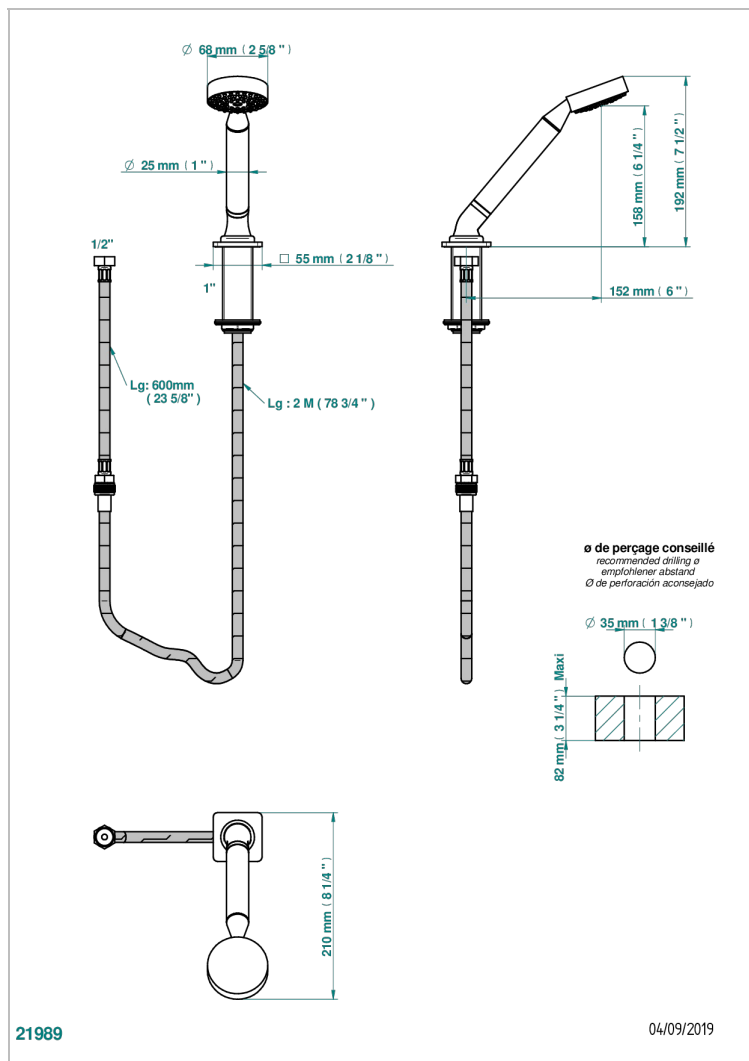

PROFIL LALIQUE CLEAR CRYSTAL WITH LEVER

A6H-60A

Rim mounted stylised handshower, 2 m hose and angle rest

CHARACTERISTIC

- ACS : 20ACCLY558

STANDARDS

TECHNICAL SPECS

- Recommandé : 3 bars (max. 5 bars) - Advised : 43,5 psi (max. 72 psi)
- 9,5 l/min à 3 bars (2.5 gpm at 43.5 psi)

AVAILABLE FINITIONS

Antique nickel - H28
Black ceram - D30
Blush PVD - H62
Brass color PVD - H49
Brown bronze color PVD - F33
Gold color PVD - H52

Graphite PVD - H64
Lacquered light bronze - D01
Matt Umber PVD - H67
Matt blush PVD - H60
Matt brass color PVD - H50
Matt brown bronze color PVD - F34